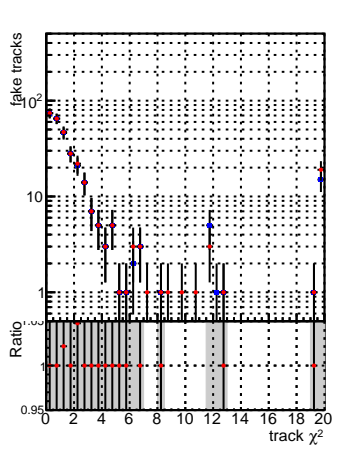

N of associated (recoToSim) tracks vs normalized χ^2