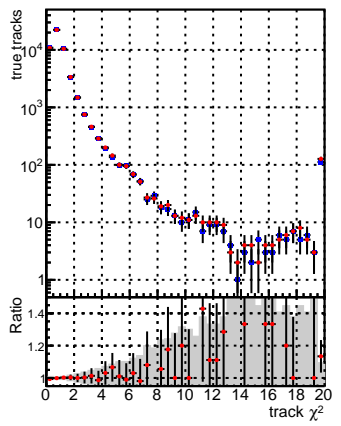

N of reco track vs. χ^2

N of associated (recoToSim) tracks vs normalized χ^2