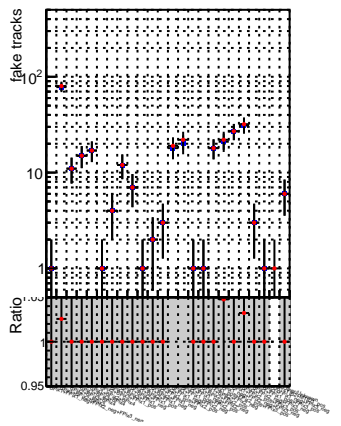

N of reco track vs. χ^2

● — SoftQCD_default
● — SoftQCD_ckfPixelLessStep