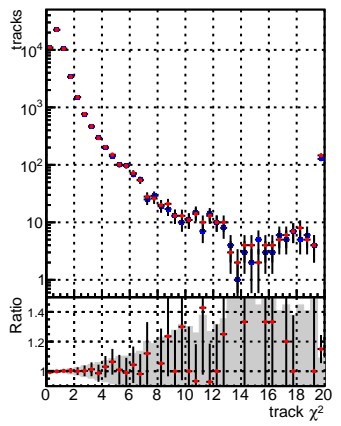

N of reco track vs. χ^2

N of reco track vs normalized χ^2