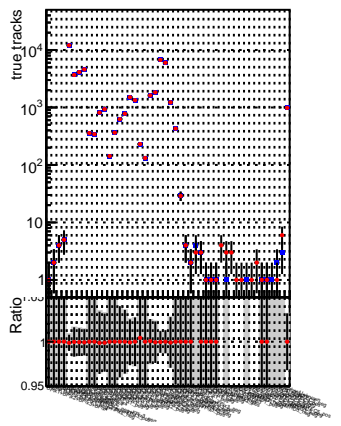

N of reco track vs. χ^2

● — SoftQCD_default
● — SoftQCD_ckfPixelLessStep