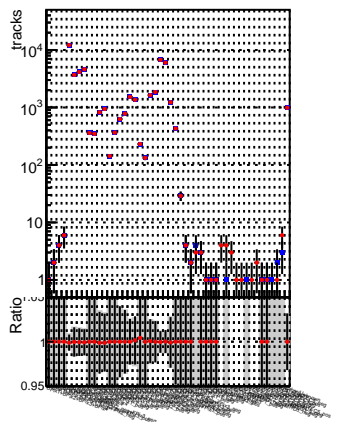

N of reco track vs. χ^2

● — SoftQCD_default
● — SoftQCD_ckfPixelLessStep