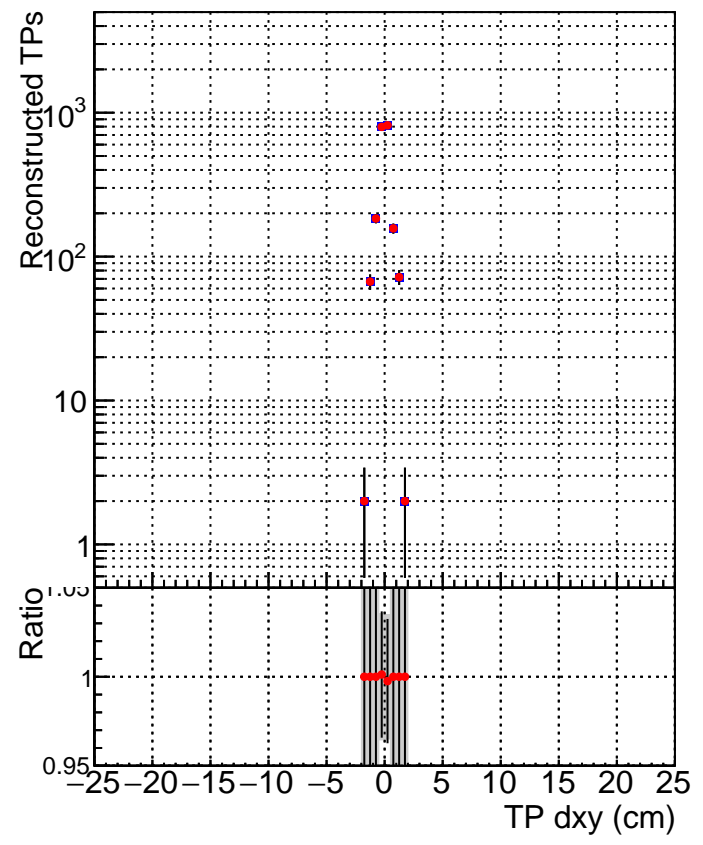

N of simulated tracks vs dxy

N of associated tracks (simToReco) vs dxy

N of simulated track

- SoftQCD_default
- SoftQCD_ckfPixelLessStep