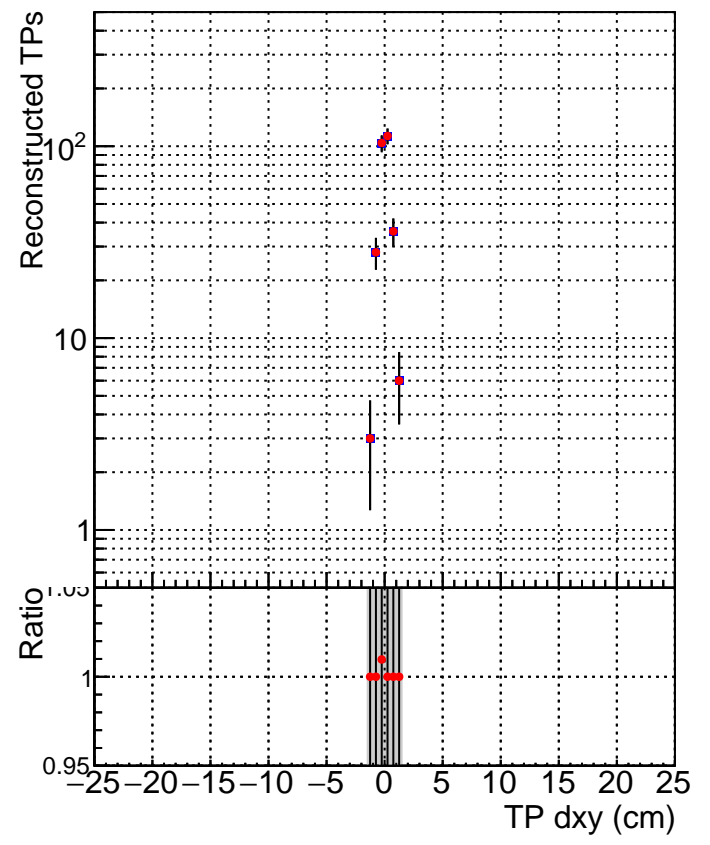

N of simulated tracks vs dxy

N of associated tracks (simToReco) vs dxy

N of simulated track

- SoftQCD_default
- SoftQCD_ckfPixelLessStep