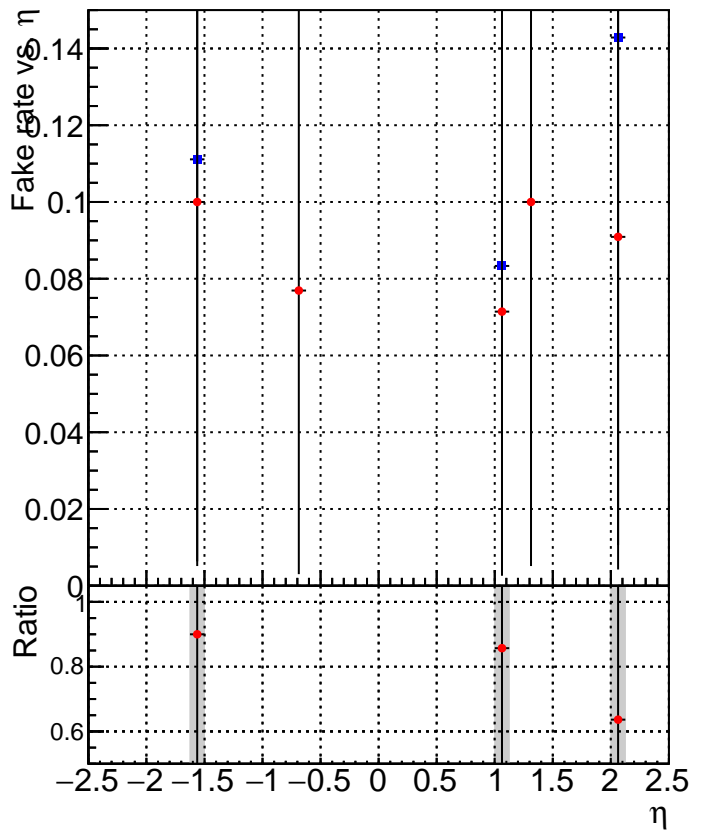

Δ tracking fake rate vs p_T

Δ tracking fake rate vs η

Δ tracking fake rate vs R

Legend for the bottom plot:

- SoftQCD_default (blue square)
- SoftQCD_ckfPixelLessStep (red circle)