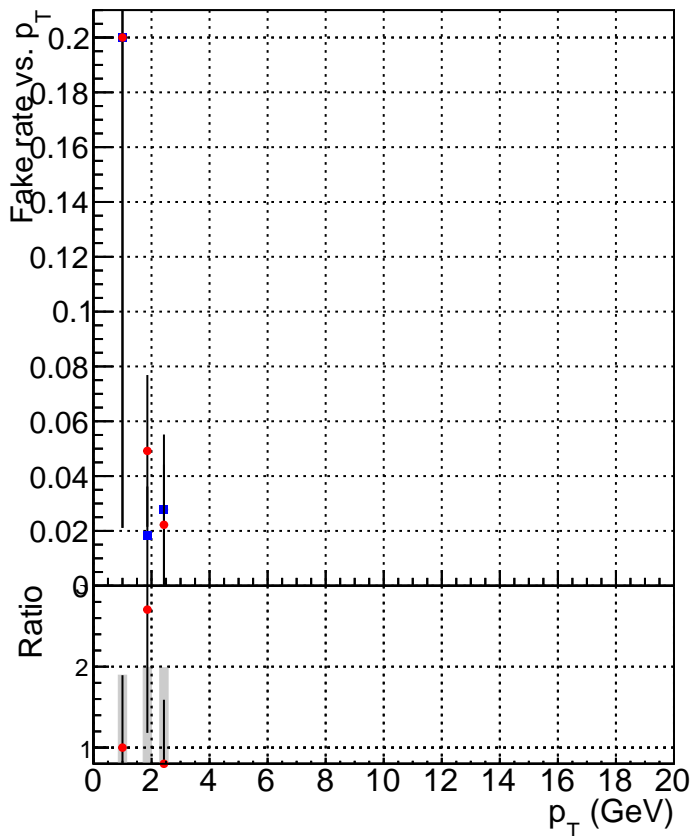

Δ tracking fake rate vs p_T

Δ tracking fake rate vs η

Δ tracking fake rate vs R

Legend for the bottom plot:

- SoftQCD_default (blue square)
- SoftQCD_ckfPixelLessStep (red circle)