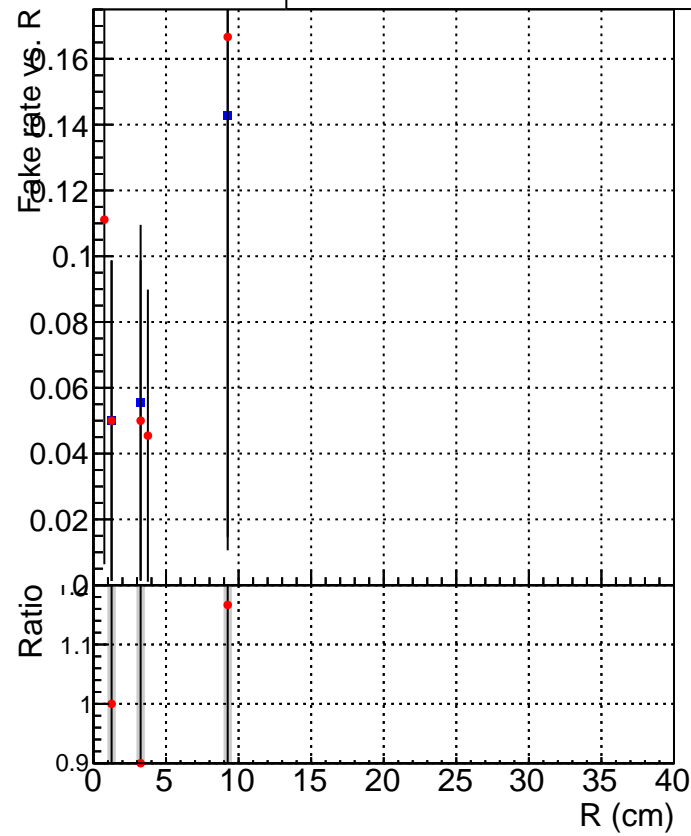

Δ tracking fake rate vs p_T

Δ tracking fake rate vs η

Δ tracking fake rate vs R

Legend for the bottom plot:

- SoftQCD_default (blue square)
- SoftQCD_ckfPixelLessStep (red circle)