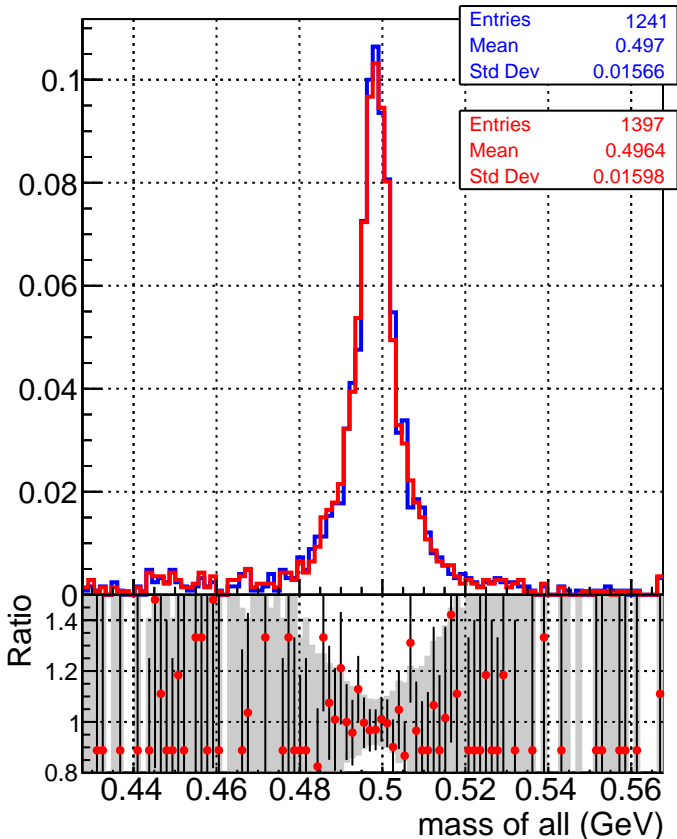

Invariant mass of all K0S**Mass of good reco K0S****Mass of fake K0S**

— SoftQCD_default
 — SoftQCD_ckfPixelLessStep