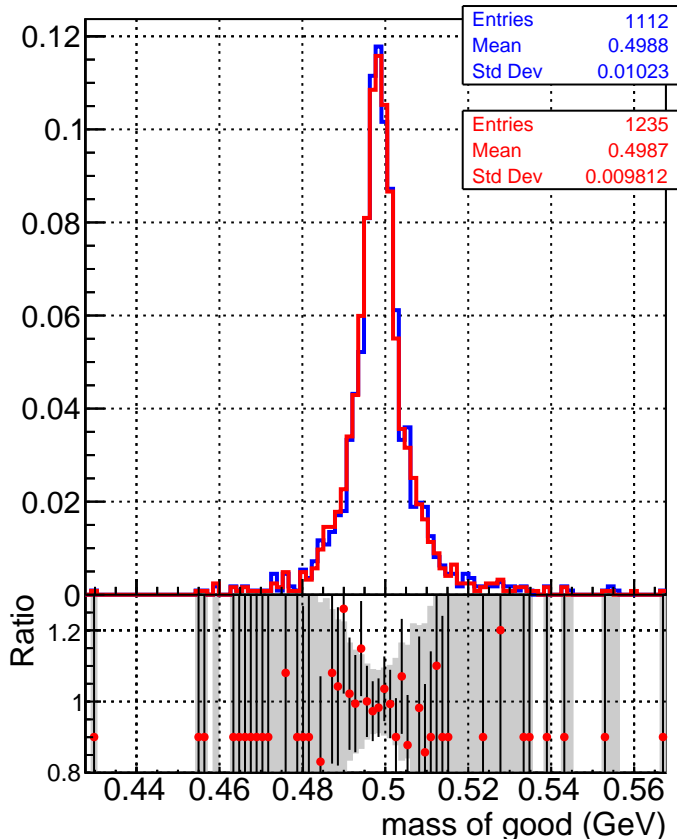

Invariant mass of all K0S**Mass of good reco K0S****Mass of fake K0S**

— SoftQCD_default
 — SoftQCD_ckfPixelLessStep