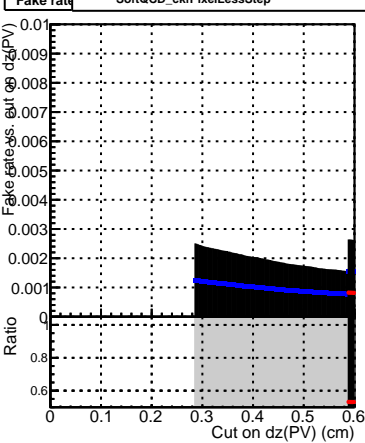

Efficiency vs. dz (PV)

Efficiency (tracking eff factorized out) vs. dz (PV)

Fake rate

—■ SoftQCD_default
—■ SoftQCD_ckfPixelLessStep