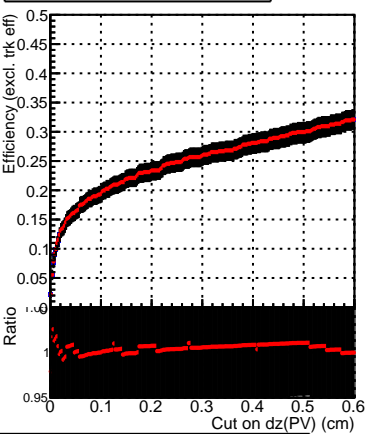

Efficiency vs. dz (PV)

Efficiency (tracking eff factorized out) vs. dz (PV)

Fake rate

—■ SoftQCD_default
—■ SoftQCD_ckfPixelLessStep