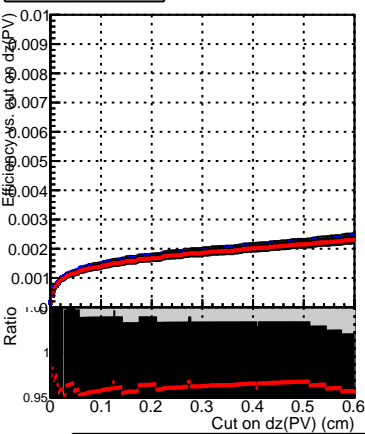

Efficiency vs. dz (PV)

Efficiency (tracking eff factorized out) vs. dz (PV)

Fake rate

—■ SoftQCD_default
—■ SoftQCD_ckfPixelLessStep