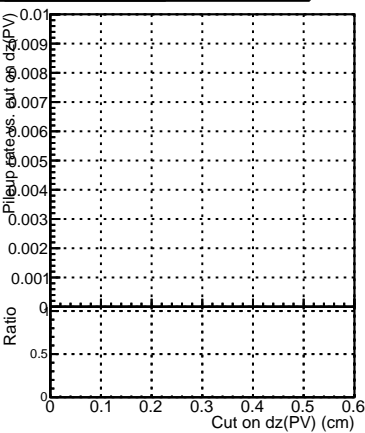

Efficiency vs. dz (PV)

Efficiency (tracking eff factorized out) vs. dz (PV)

Fake rate

—■ SoftQCD_default
—■ SoftQCD_ckfPixelLessStep