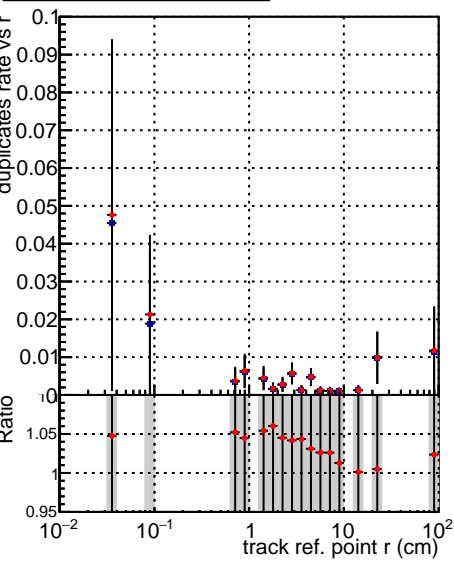

Fake rate vs vertpos**Duplicates Rate vs vertpos****Pileup rate vs vertpos**
Fake rate vs v
■ SoftQCD_default
● SoftQCD_ckfPixelLessStep
**Fake rate vs. sim PV z****Duplicates Rate vs sim PV z****Pileup rate vs. sim PV z**