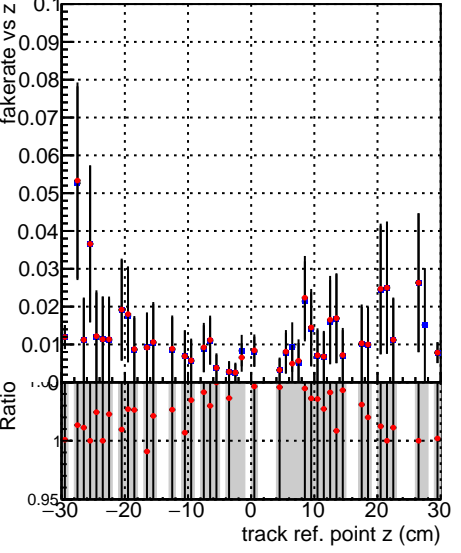

Fake rate vs vertpos**Duplicates Rate vs vertpos****Pileup rate vs vertpos**
Fake rate vs v
■ SoftQCD_default
● SoftQCD_ckfPixelLessStep
**Fake rate vs. sim PV z****Duplicates Rate vs sim PV z****Pileup rate vs. sim PV z**