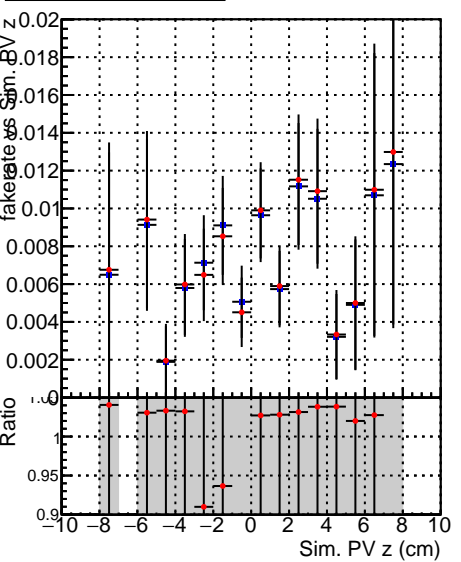

Fake rate vs vertpos**Duplicates Rate vs vertpos****Pileup rate vs vertpos**
Fake rate vs v
■ SoftQCD_default
● SoftQCD_ckfPixelLessStep
**Fake rate vs. sim PV z****Duplicates Rate vs sim PV z****Pileup rate vs. sim PV z**