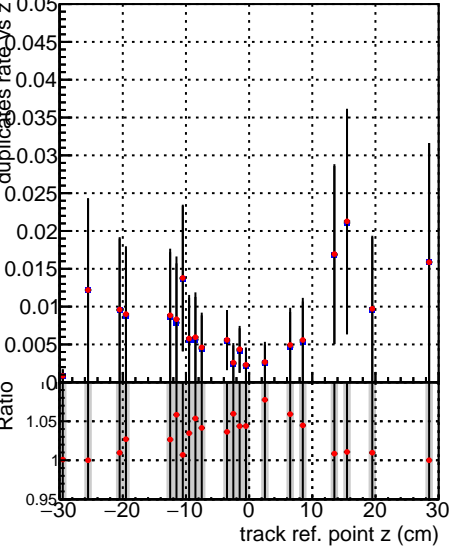

Fake rate vs vertpos**Duplicates Rate vs vertpos****Pileup rate vs vertpos**
Fake rate vs v
■ SoftQCD_default
● SoftQCD_ckfPixelLessStep
**Fake rate vs. sim PV z****Duplicates Rate vs sim PV z****Pileup rate vs. sim PV z**