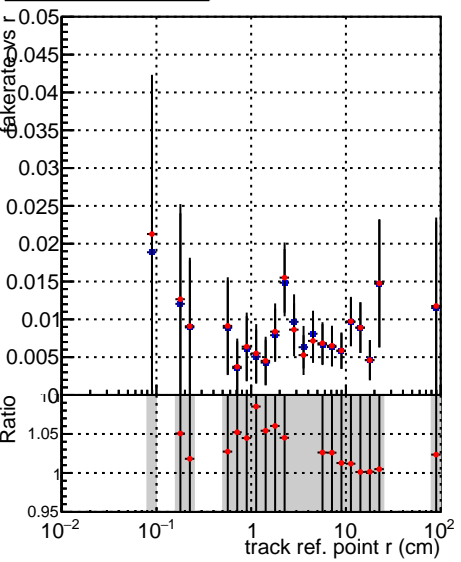

Fake rate vs vertpos**Duplicates Rate vs vertpos****Pileup rate vs vertpos**
Fake rate vs v
■ SoftQCD_default
● SoftQCD_ckfPixelLessStep
**Fake rate vs. sim PV z****Duplicates Rate vs sim PV z****Pileup rate vs. sim PV z**