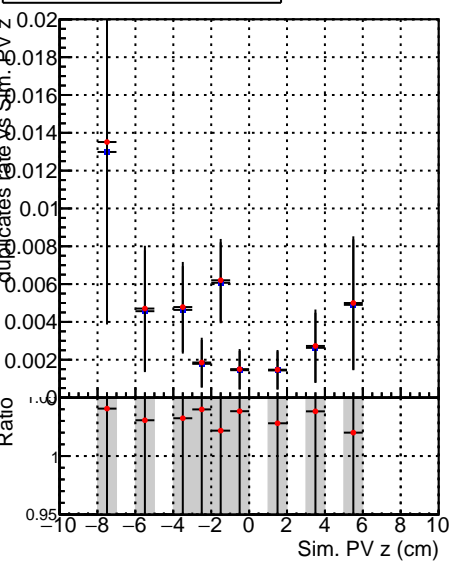

Fake rate vs vertpos**Duplicates Rate vs vertpos****Pileup rate vs vertpos**
Fake rate vs v
■ SoftQCD_default
● SoftQCD_ckfPixelLessStep
**Fake rate vs. sim PV z****Duplicates Rate vs sim PV z****Pileup rate vs. sim PV z**