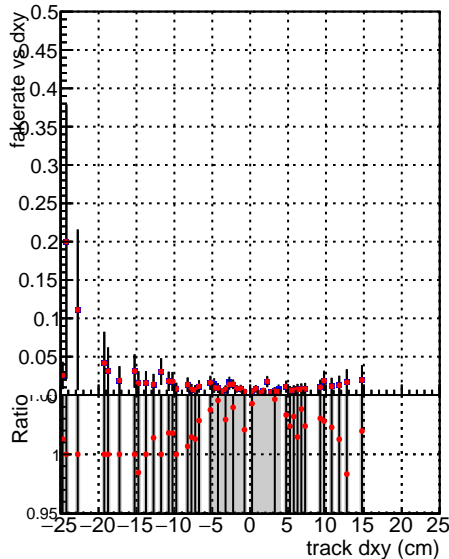

Fake rate vs dxy

Duplicates Rate vs Dxy

Pileup rate vs dxy

SoftQCD_default
 SoftQCD_ckfPixelLessStep

Fake rate vs dz

Duplicates rate vs dz

Pileup rate vs dz