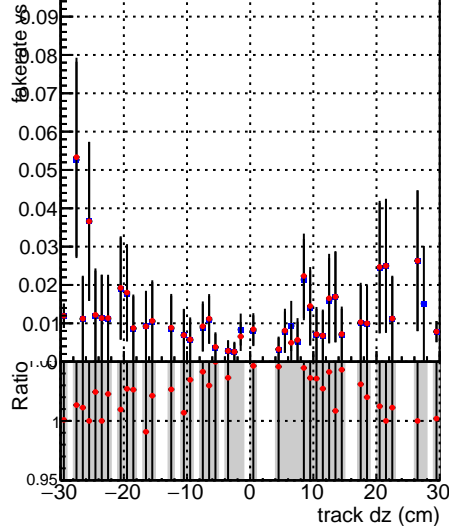

Fake rate vs dxy

Duplicates Rate vs Dxy

Pileup rate vs dxy

SoftQCD_default
 SoftQCD_ckfPixelLessStep

Fake rate vs dz

Duplicates rate vs dz

Pileup rate vs dz