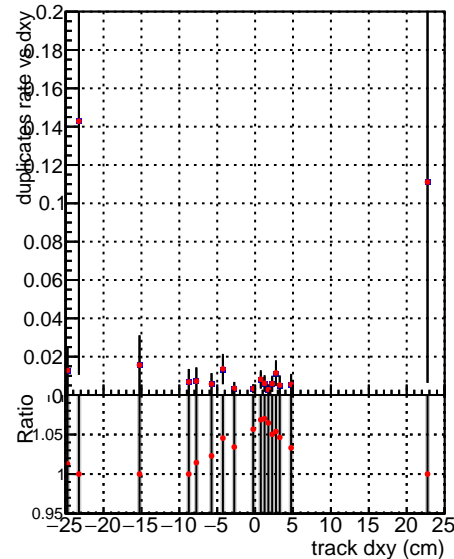

Fake rate vs dxy

Duplicates Rate vs Dxy

Pileup rate vs dxy

SoftQCD_default
 SoftQCD_ckfPixelLessStep

Fake rate vs dz

Duplicates rate vs dz

Pileup rate vs dz