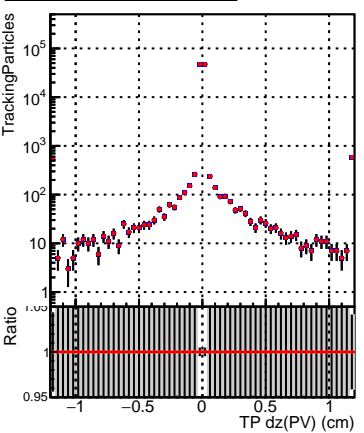

N of simulated tracks vs dxy(PV)

N of associated tracks (simToReco) vs dxy(PV)

N of sim SoftQCD\_ckptPixelLessStep

N of simulated tracks vs dz(PV)

N of associated tracks (simToReco) vs dz(PV)

N of simulated tracks vs dz(PV)

N of associated tracks (simToReco) vs dz(PV)