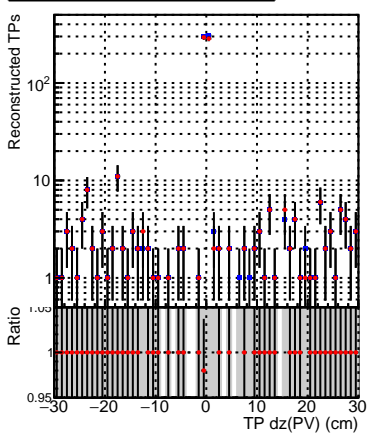

N of simulated tracks vs dxy(PV)

N of associated tracks (simToReco) vs dxy(PV)

N of sim SoftQCD\_ckptPixelLessStep

N of simulated tracks vs dz(PV)

N of associated tracks (simToReco) vs dz(PV)

N of simulated tracks vs dz(PV)

N of associated tracks (simToReco) vs dz(PV)