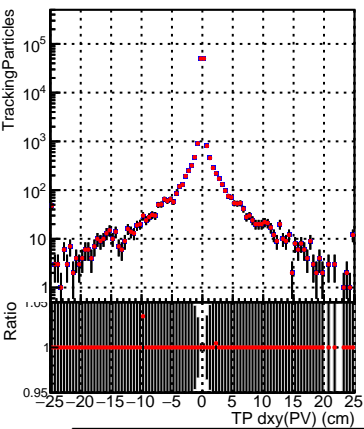

N of simulated tracks vs dxy(PV)

N of associated tracks (simToReco) vs dxy(PV)

N of sim SoftQCD\_ckptPixelLessStep

N of simulated tracks vs dz(PV)

N of associated tracks (simToReco) vs dz(PV)

N of simulated tracks vs dz(PV)

N of associated tracks (simToReco) vs dz(PV)