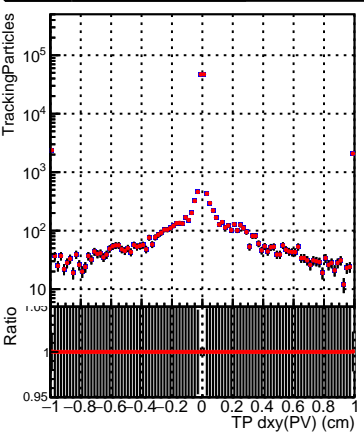

N of simulated tracks vs dxy(PV)

N of associated tracks (simToReco) vs dxy(PV)

N of sim SoftQCD\_ckptPixelLessStep

N of simulated tracks vs dz(PV)

N of associated tracks (simToReco) vs dz(PV)

N of simulated tracks vs dz(PV)

N of associated tracks (simToReco) vs dz(PV)