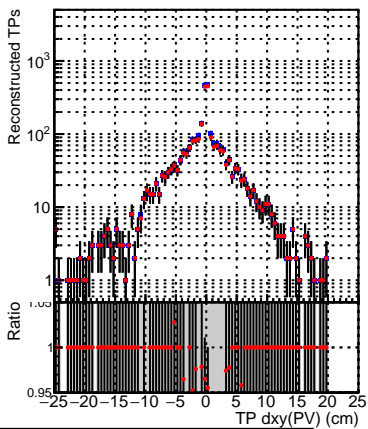

N of simulated tracks vs dxy(PV)

N of associated tracks (simToReco) vs dxy(PV)

N of sim SoftQCD\_ckptPixelLessStep

N of simulated tracks vs dz(PV)

N of associated tracks (simToReco) vs dz(PV)

N of simulated tracks vs dz(PV)

N of associated tracks (simToReco) vs dz(PV)