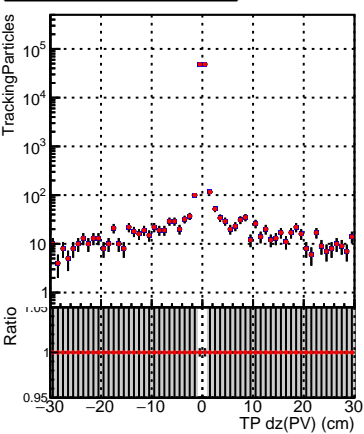

N of simulated tracks vs dxy(PV)

N of associated tracks (simToReco) vs dxy(PV)

N of sim SoftQCD\_ckptPixelLessStep

N of simulated tracks vs dz(PV)

N of associated tracks (simToReco) vs dz(PV)

N of simulated tracks vs dz(PV)

N of associated tracks (simToReco) vs dz(PV)