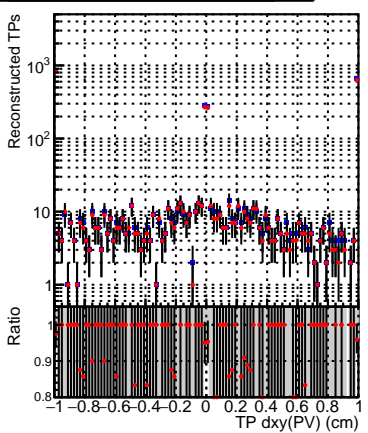

N of simulated tracks vs dxy(PV)

N of associated tracks (simToReco) vs dxy(PV)

N of sim SoftQCD\_ckptPixelLessStep

N of simulated tracks vs dz(PV)

N of associated tracks (simToReco) vs dz(PV)

N of simulated tracks vs dz(PV)

N of associated tracks (simToReco) vs dz(PV)