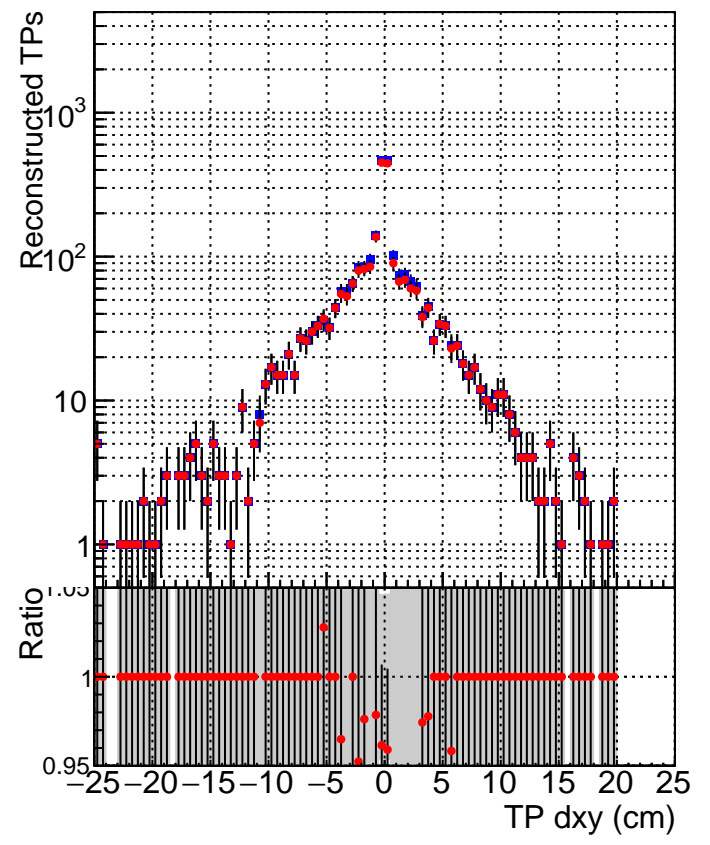

N of simulated tracks vs dxy

N of associated tracks (simToReco) vs dxy

N of simulated track

- SoftQCD_default
- SoftQCD_ckfPixelLessStep