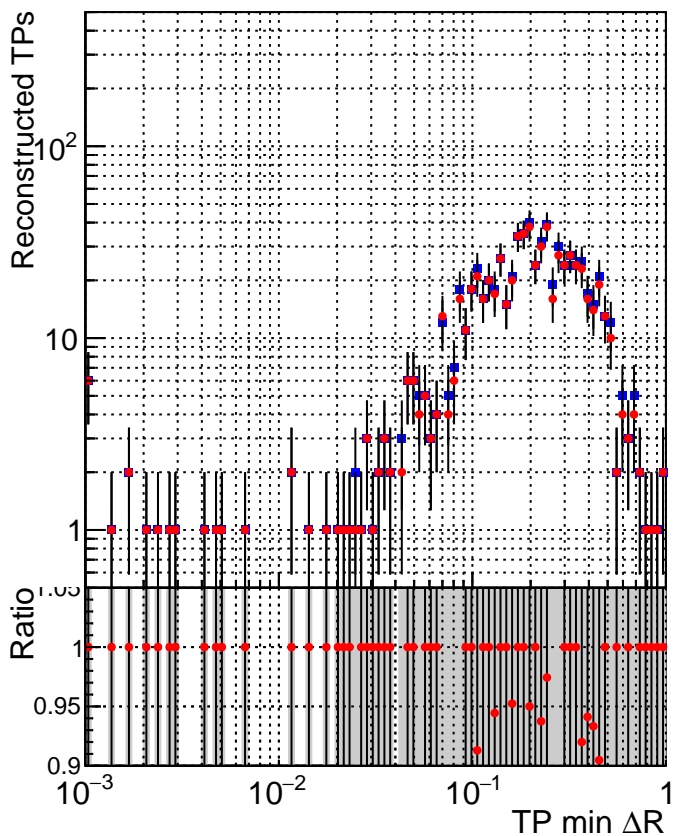

N of simulated tracks vs dR

N of associated tracks (simToReco) vs dR

N of simulated trac

- SoftQCD\_default
- SoftQCD\_ckfPixelLessStep