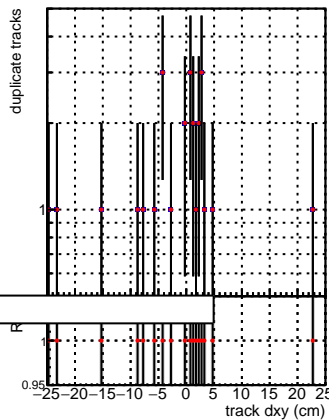

N of reco track vs dxy

N of associated (recoToSim) tracks vs dxy

fake tracks

N of associated (recoToSim) looper tracks vs dxy

N of reco track vs dz

N of associated (recoToSim) tracks vs dz

fake tracks

N of associated (recoToSim) looper tracks vs dz

SoftQCD\_default  
SoftQCD\_cklPixelLessStep