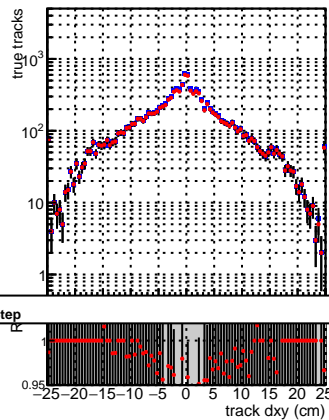

N of reco track vs dxy

N of associated (recoToSim) tracks vs dxy

fake tracks

N of associated (recoToSim) looper tracks vs dxy

N of reco track vs dz

N of associated (recoToSim) tracks vs dz

fake tracks

N of associated (recoToSim) looper tracks vs dz

SoftQCD\_default  
SoftQCD\_cklPixelLessStep