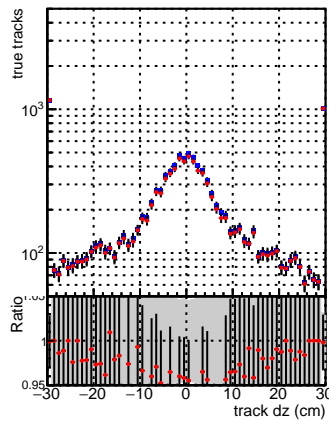

N of reco track vs dxy

N of associated (recoToSim) tracks vs dxy

fake tracks

N of associated (recoToSim) looper tracks vs dxy

N of reco track vs dz

N of associated (recoToSim) tracks vs dz

fake tracks

N of associated (recoToSim) looper tracks vs dz

SoftQCD\_default  
SoftQCD\_cklPixelLessStep