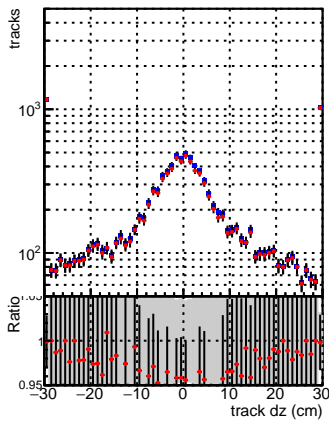

N of reco track vs dxy

N of associated (recoToSim) tracks vs dxy

fake tracks

N of associated (recoToSim) looper tracks vs dxy

N of reco track vs dz

N of associated (recoToSim) tracks vs dz

fake tracks

N of associated (recoToSim) looper tracks vs dz

SoftQCD\_default  
SoftQCD\_cklPixelLessStep