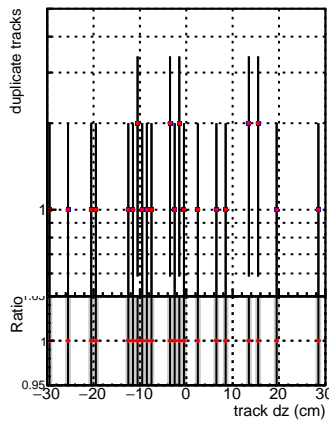

N of reco track vs dxy

N of associated (recoToSim) tracks vs dxy

fake tracks

N of associated (recoToSim) looper tracks vs dxy

N of reco track vs dz

N of associated (recoToSim) tracks vs dz

fake tracks

N of associated (recoToSim) looper tracks vs dz

SoftQCD\_default  
SoftQCD\_cklPixelLessStep