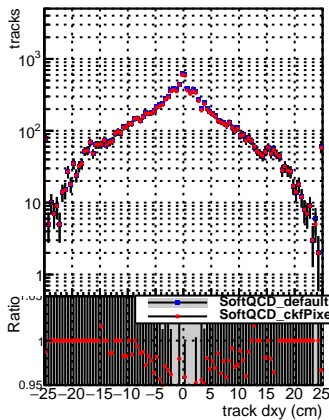

N of reco track vs dxy

N of associated (recoToSim) tracks vs dxy

fake tracks

N of associated (recoToSim) looper tracks vs dxy

N of reco track vs dz

N of associated (recoToSim) tracks vs dz

fake tracks

N of associated (recoToSim) looper tracks vs dz

SoftQCD\_default  
SoftQCD\_cklPixelLessStep