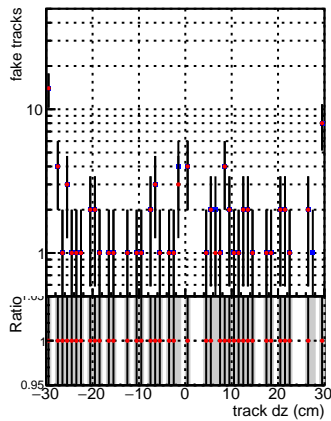

N of reco track vs dxy

N of associated (recoToSim) tracks vs dxy

fake tracks

N of associated (recoToSim) looper tracks vs dxy

N of reco track vs dz

N of associated (recoToSim) tracks vs dz

fake tracks

N of associated (recoToSim) looper tracks vs dz

SoftQCD\_default  
SoftQCD\_cklPixelLessStep