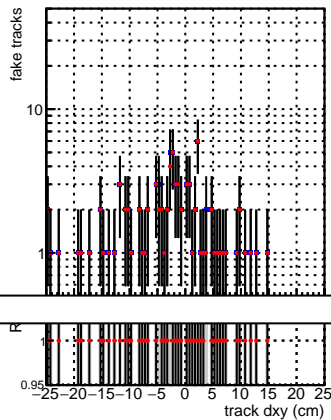

N of reco track vs dxy

N of associated (recoToSim) tracks vs dxy

fake tracks

N of associated (recoToSim) looper tracks vs dxy

N of reco track vs dz

N of associated (recoToSim) tracks vs dz

fake tracks

N of associated (recoToSim) looper tracks vs dz

SoftQCD\_default  
SoftQCD\_cklPixelLessStep