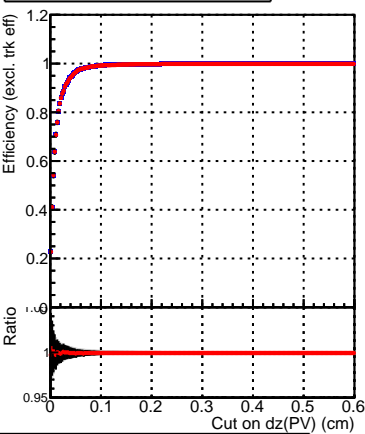

Efficiency vs. dz (PV)

Efficiency (tracking eff factorized out) vs. dz (PV)

Fake rate

Legend:  
 - SoftQCD\_default (black line with square markers)  
 - SoftQCD\_ckfPixelLessStep (red line with circle markers)