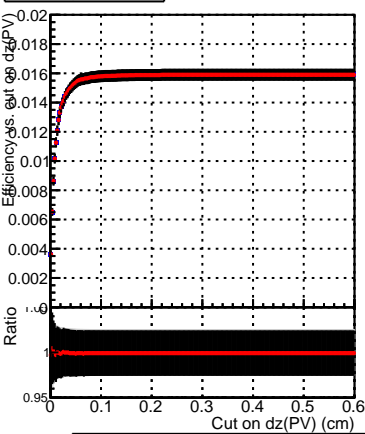

Efficiency vs. dz (PV)

Efficiency (tracking eff factorized out) vs. dz (PV)

Fake rate

Legend:  
 - SoftQCD\_default (black line with square markers)  
 - SoftQCD\_ckfPixelLessStep (red line with circle markers)