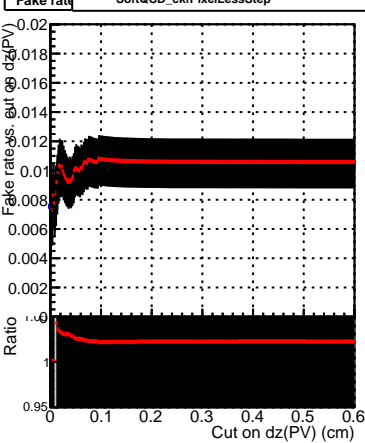

Efficiency vs. dz (PV)

Efficiency (tracking eff factorized out) vs. dz (PV)

Fake rate

Legend:  
 - SoftQCD\_default (black line with square markers)  
 - SoftQCD\_ckfPixelLessStep (red line with circle markers)