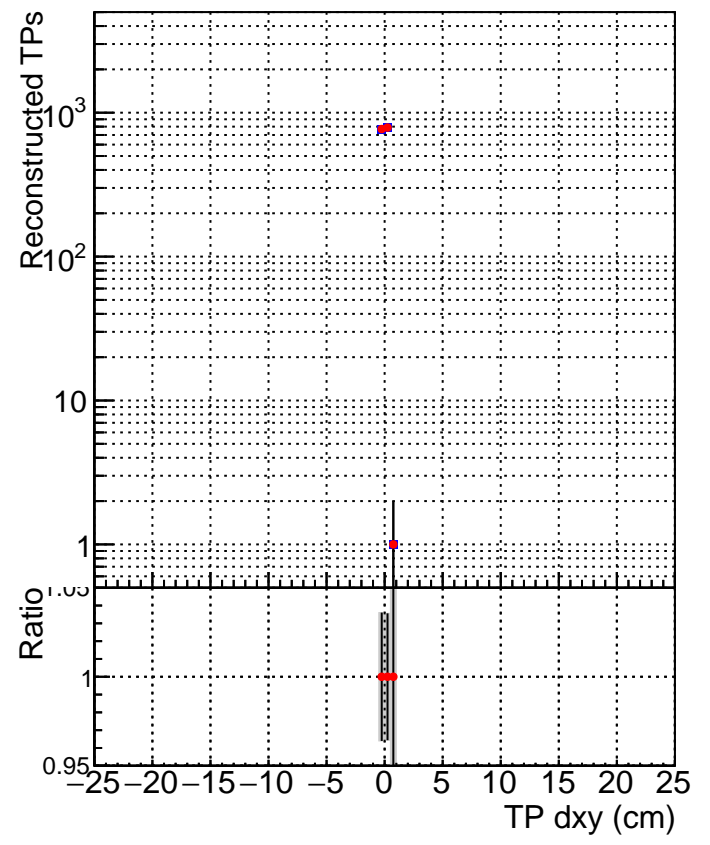

N of simulated tracks vs dxy

N of associated tracks (simToReco) vs dxy

N of simulated track

- SoftQCD_default
- SoftQCD_ckfPixelLessStep