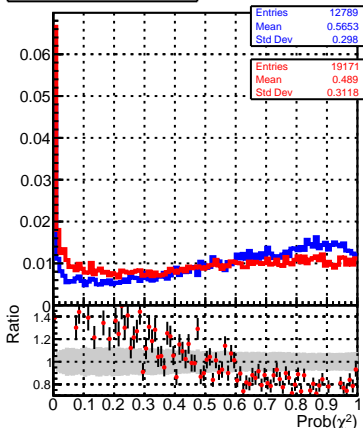

normalized χ^2 normalized χ^2 probability

— SoftQCD_default
— SoftQCD_ckfPixelLessStep