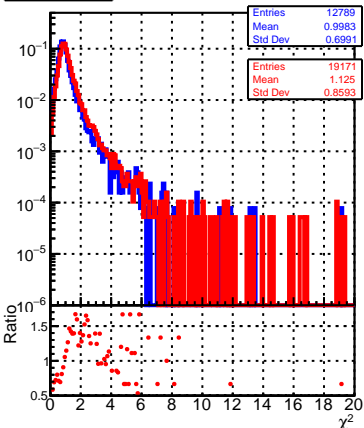

normalized χ^2 normalized χ^2 probability

— SoftQCD_default
— SoftQCD_ckfPixelLessStep