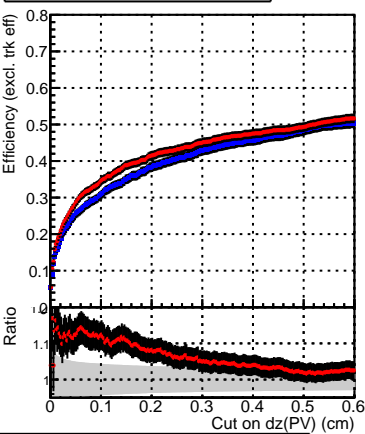

Efficiency vs. dz (PV)

Efficiency (tracking eff factorized out) vs. dz (PV)

—●— SoftQCD_default
—●— SoftQCD_ckfPixelLessStep

Fake rate