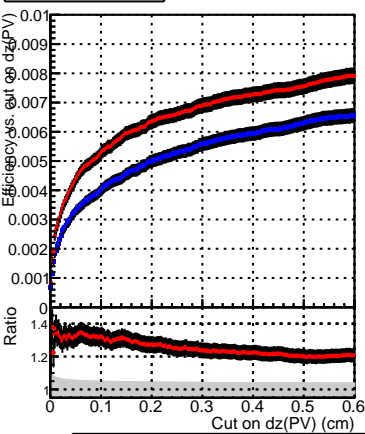

Efficiency vs. dz (PV)

Efficiency (tracking eff factorized out) vs. dz (PV)

—●— SoftQCD_default
—●— SoftQCD_ckfPixelLessStep

Fake rate