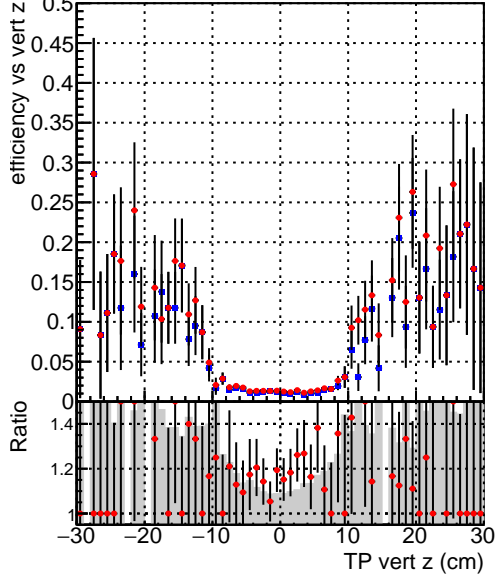

Efficiency vs vertpos**fake+duplicates vs vert r**
Efficiency vs vert z
 — SoftQCD_default (blue squares)
 — SoftQCD_ckfPixelLessStep (red circles)
**Efficiency vs. sim PV z****fake+duplicates vs Sim. PV z**