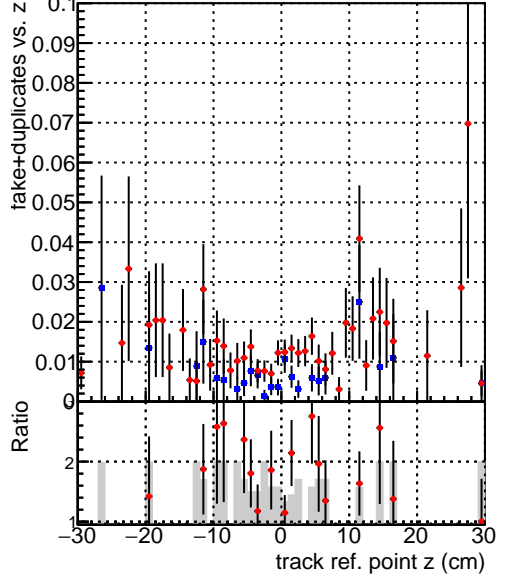

Efficiency vs vertpos**fake+duplicates vs vert r**
Efficiency vs vert z
 — SoftQCD_default (blue squares)
 — SoftQCD_ckfPixelLessStep (red circles)
**Efficiency vs. sim PV z****fake+duplicates vs Sim. PV z**