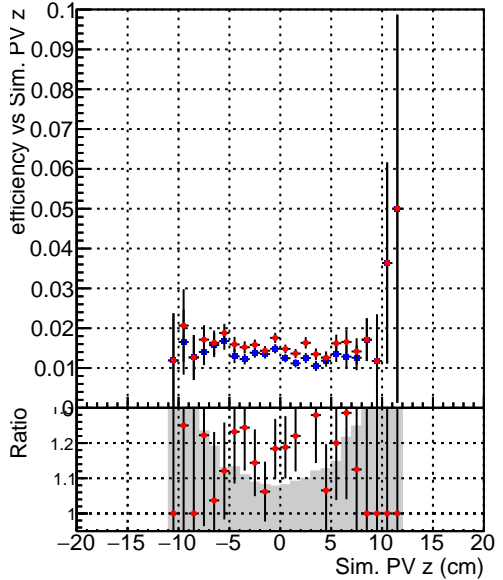

Efficiency vs vertpos**fake+duplicates vs vert r**
Efficiency vs vert z
 — SoftQCD_default (blue squares)
 — SoftQCD_ckfPixelLessStep (red circles)
**Efficiency vs. sim PV z****fake+duplicates vs Sim. PV z**