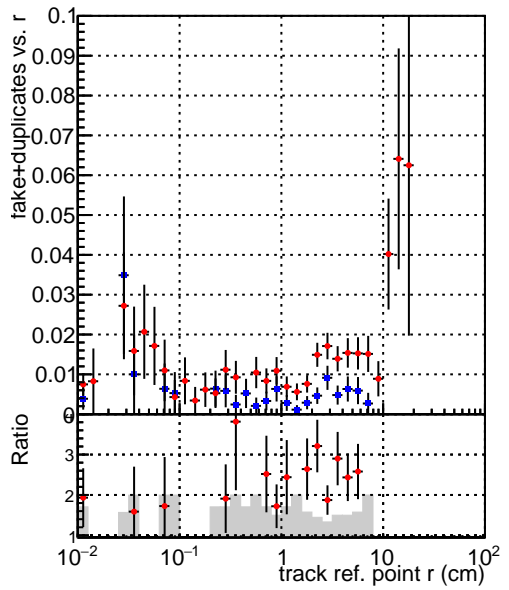

Efficiency vs vertpos**fake+duplicates vs vert r**
Efficiency vs vert z
 — SoftQCD_default (blue squares)
 — SoftQCD_ckfPixelLessStep (red circles)
**Efficiency vs. sim PV z****fake+duplicates vs Sim. PV z**