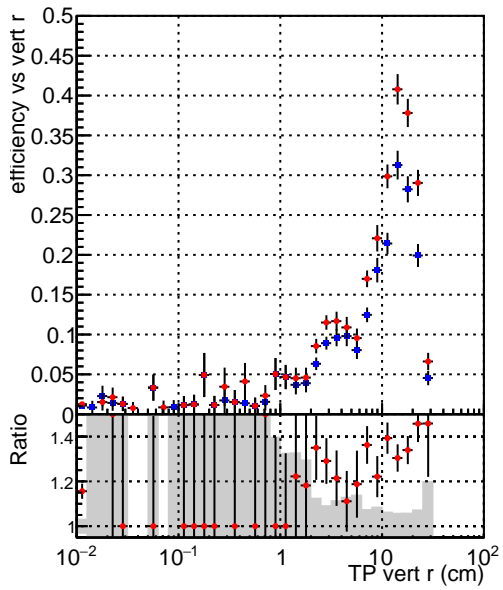

Efficiency vs vertpos**fake+duplicates vs vert r**
Efficiency vs vert z
 — SoftQCD_default (blue squares)
 — SoftQCD_ckfPixelLessStep (red circles)
**Efficiency vs. sim PV z****fake+duplicates vs Sim. PV z**