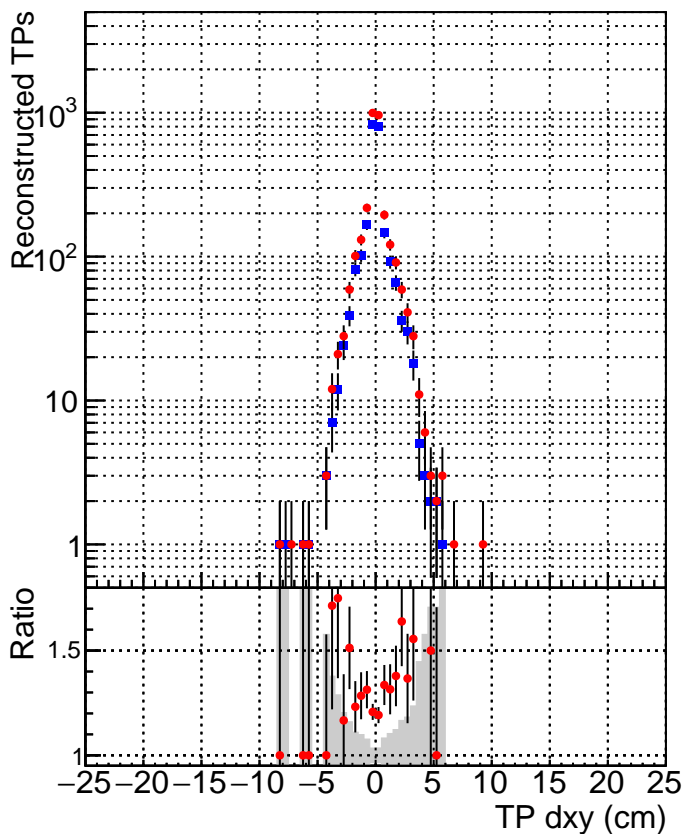

N of simulated tracks vs dxy**N of associated tracks (simToReco) vs dxy****N of simulated track**

—■— SoftQCD_default
—●— SoftQCD_ckfPixelLessStep