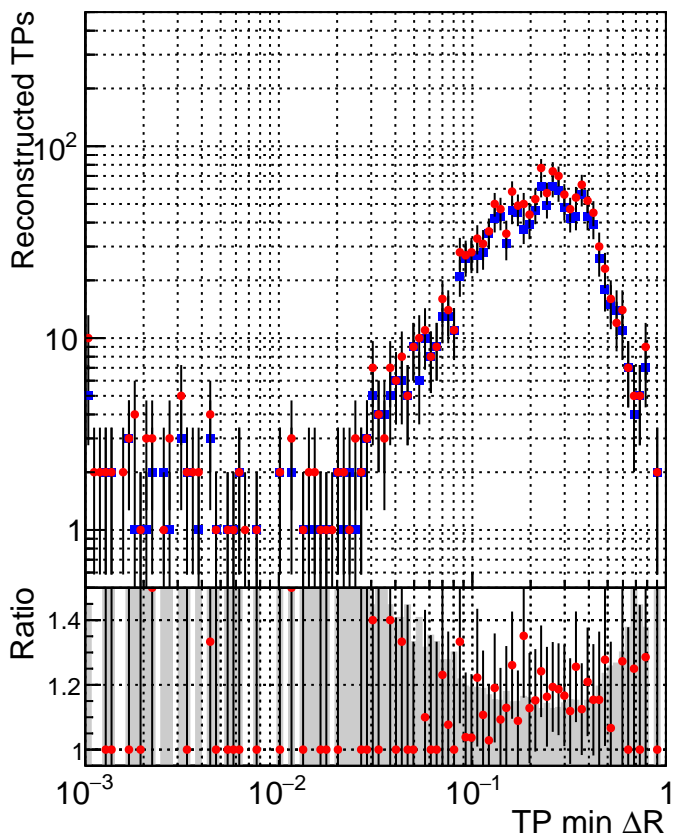

N of simulated tracks vs dR

N of associated tracks (simToReco) vs dR

N of simulated tracks

- SoftQCD_default
- SoftQCD_ckfPixelLessStep