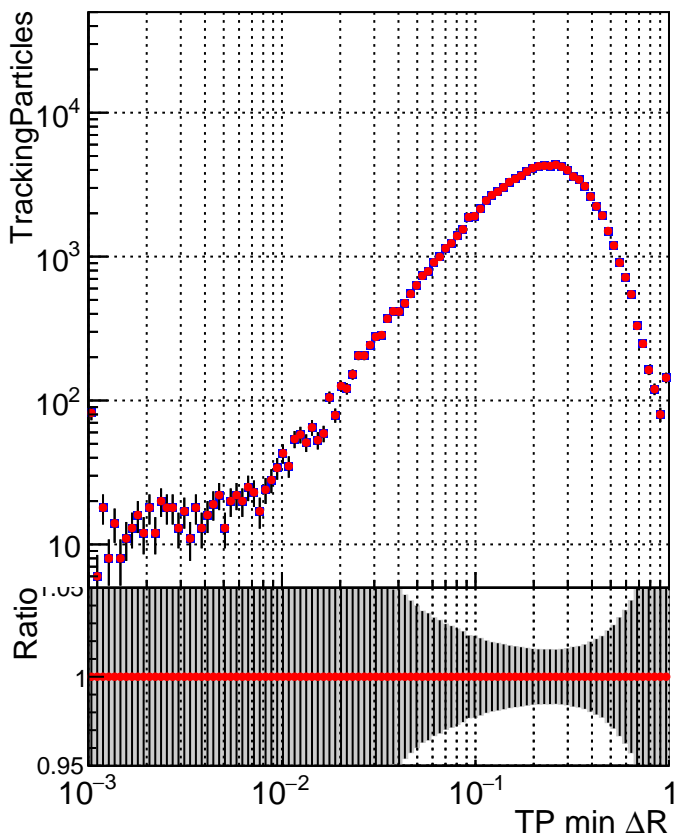

N of simulated tracks vs dR

N of associated tracks (simToReco) vs dR

N of simulated tracks

- SoftQCD_default
- SoftQCD_ckfPixelLessStep