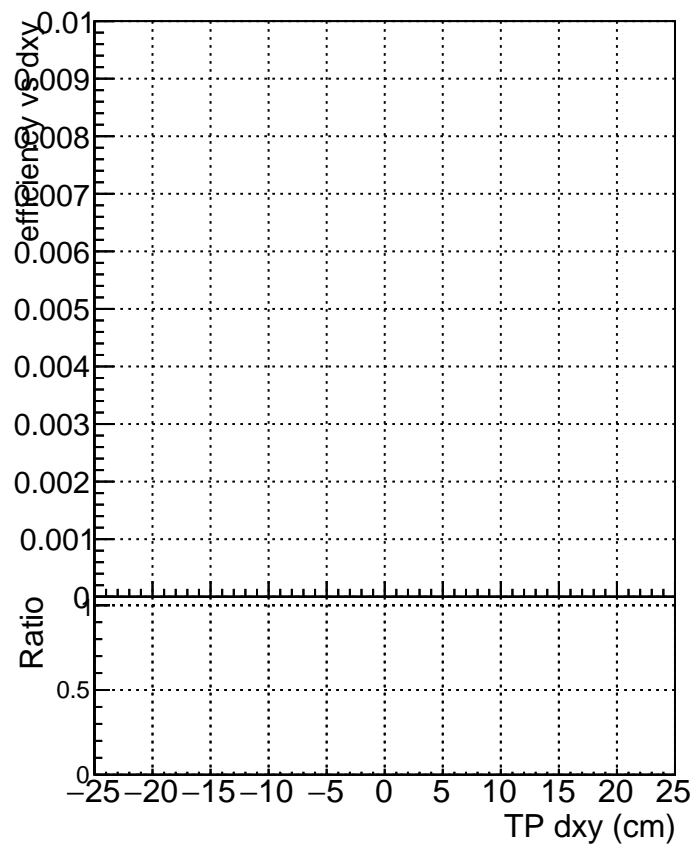

**Efficiency vs Dxy**

**fake+duplicates vs dxy**

**Efficiency vs Dz**

**fake+duplicates vs dz**

SoftQCD\_default  
SoftQCD\_ckfPixelLessStep