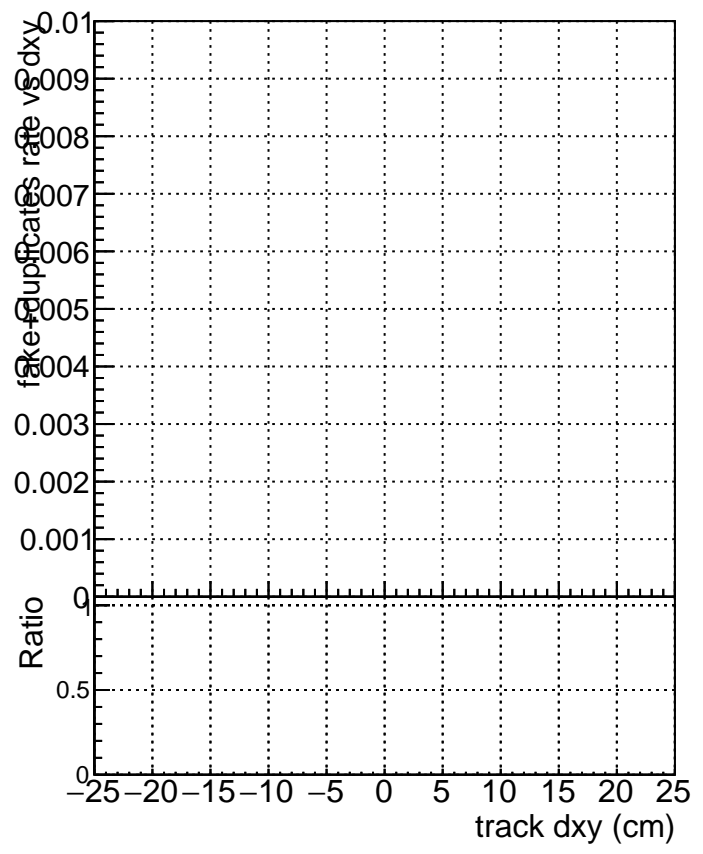

**Efficiency vs Dxy**

**fake+duplicates vs dxy**

**Efficiency vs Dz**

**fake+duplicates vs dz**

SoftQCD\_default  
SoftQCD\_ckfPixelLessStep