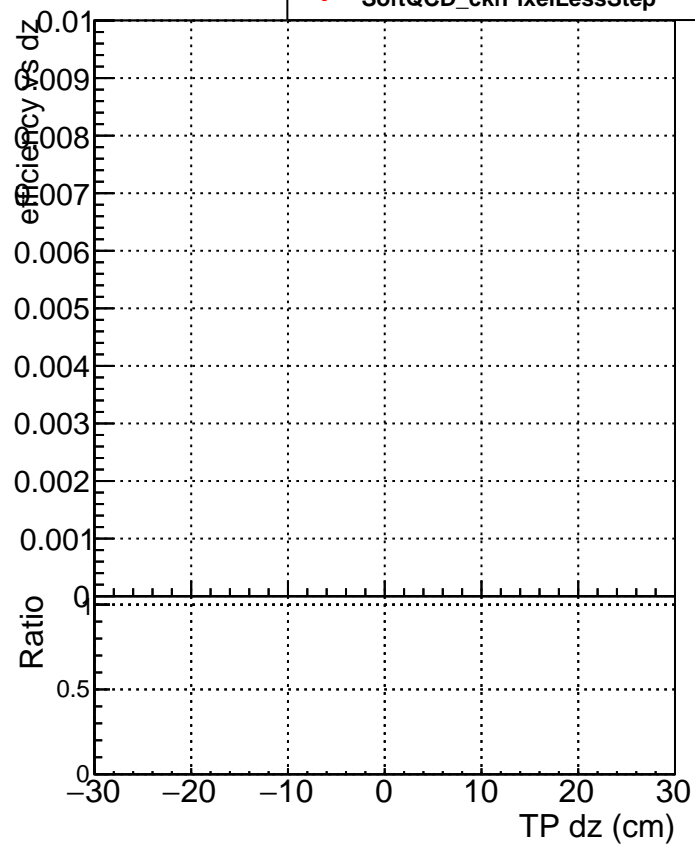

**Efficiency vs Dxy**

**fake+duplicates vs dxy**

**Efficiency vs Dz**

**fake+duplicates vs dz**

SoftQCD\_default  
SoftQCD\_ckfPixelLessStep