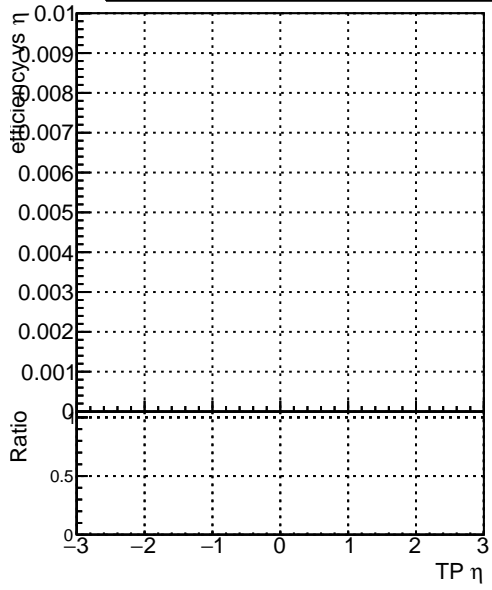

Efficiency vs p_T **fake+duplicates vs p_T** 

—■ SoftQCD_default
—● SoftQCD_ckfPixelLessStep

**Efficiency vs ϕ** **fake+duplicates vs ϕ** 