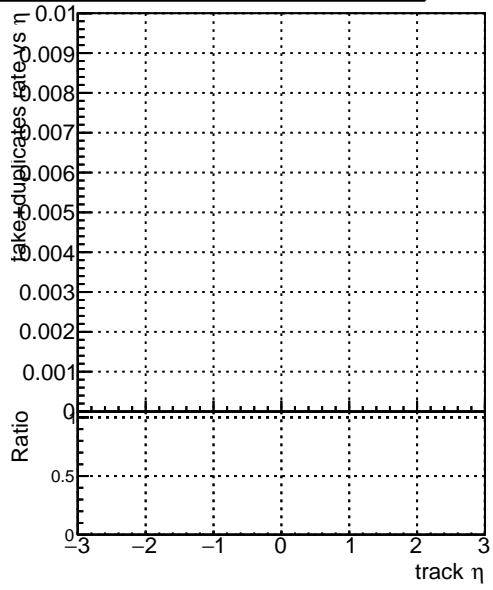

Efficiency vs p_T **fake+duplicates vs p_T** 

—■ SoftQCD_default
—● SoftQCD_ckfPixelLessStep

**Efficiency vs ϕ** **fake+duplicates vs ϕ** 