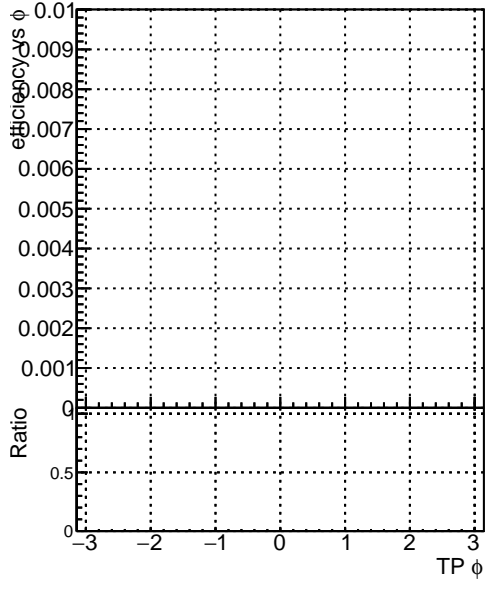

Efficiency vs p_T **fake+duplicates vs p_T** 

—■ SoftQCD_default
—● SoftQCD_ckfPixelLessStep

**Efficiency vs ϕ** **fake+duplicates vs ϕ** 