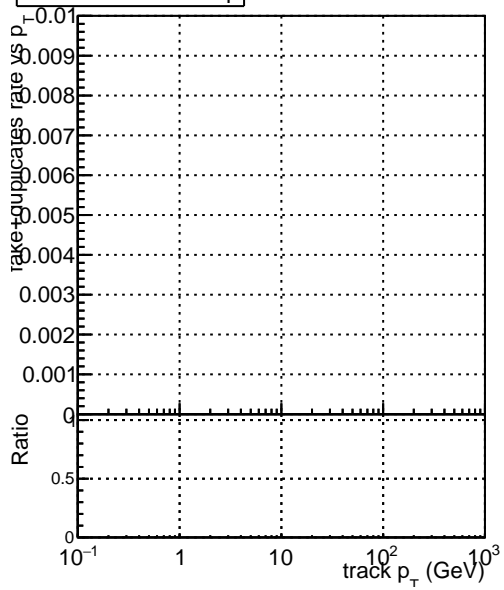

Efficiency vs p_T **fake+duplicates vs p_T** 

—■ SoftQCD_default
—● SoftQCD_ckfPixelLessStep

**Efficiency vs ϕ** **fake+duplicates vs ϕ** 