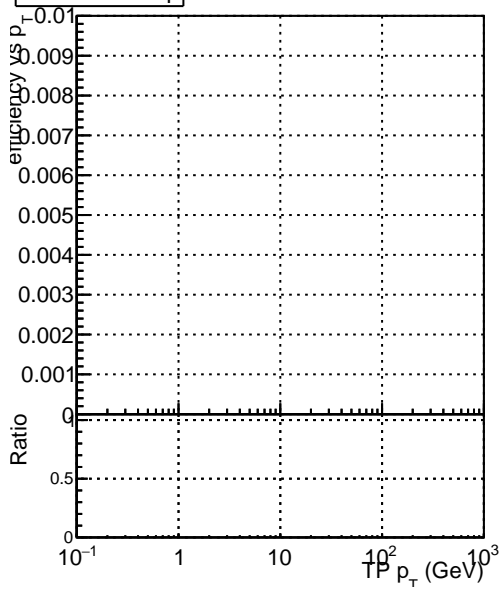

Efficiency vs p_T **fake+duplicates vs p_T** 

—■ SoftQCD_default
—● SoftQCD_ckfPixelLessStep

**Efficiency vs ϕ** **fake+duplicates vs ϕ** 