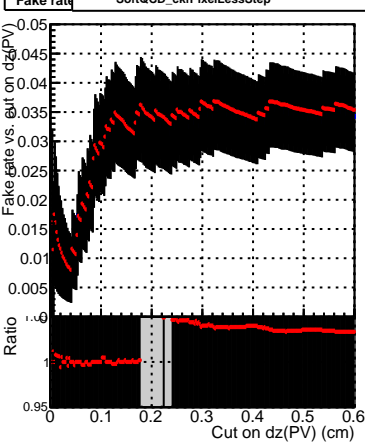

Efficiency vs. dz (PV)

Efficiency (tracking eff factorized out) vs. dz (PV)

Fake rate

—● SoftQCD\_default  
—● SoftQCD\_ckfPixelLessStep