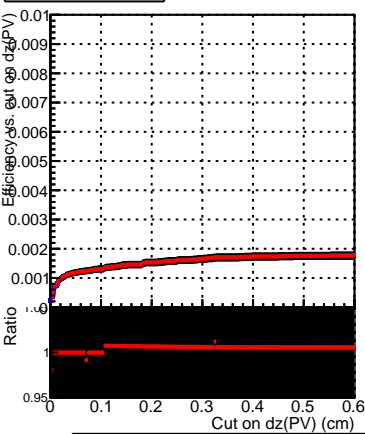

Efficiency vs. dz (PV)

Efficiency (tracking eff factorized out) vs. dz (PV)

Fake rate

—● SoftQCD\_default  
—● SoftQCD\_ckfPixelLessStep