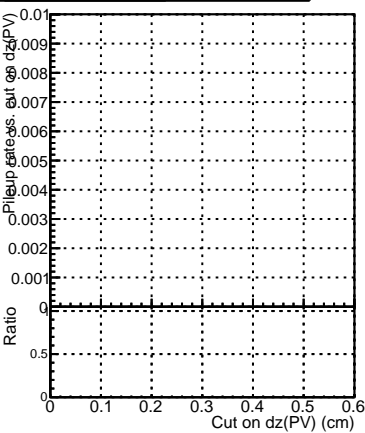

Efficiency vs. dz (PV)

Efficiency (tracking eff factorized out) vs. dz (PV)

Fake rate

—● SoftQCD\_default  
—● SoftQCD\_ckfPixelLessStep