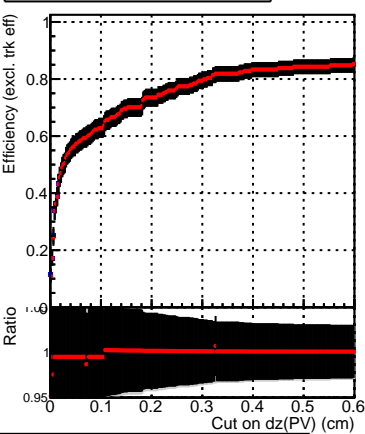

Efficiency vs. dz (PV)

Efficiency (tracking eff factorized out) vs. dz (PV)

Fake rate

—● SoftQCD\_default  
—● SoftQCD\_ckfPixelLessStep