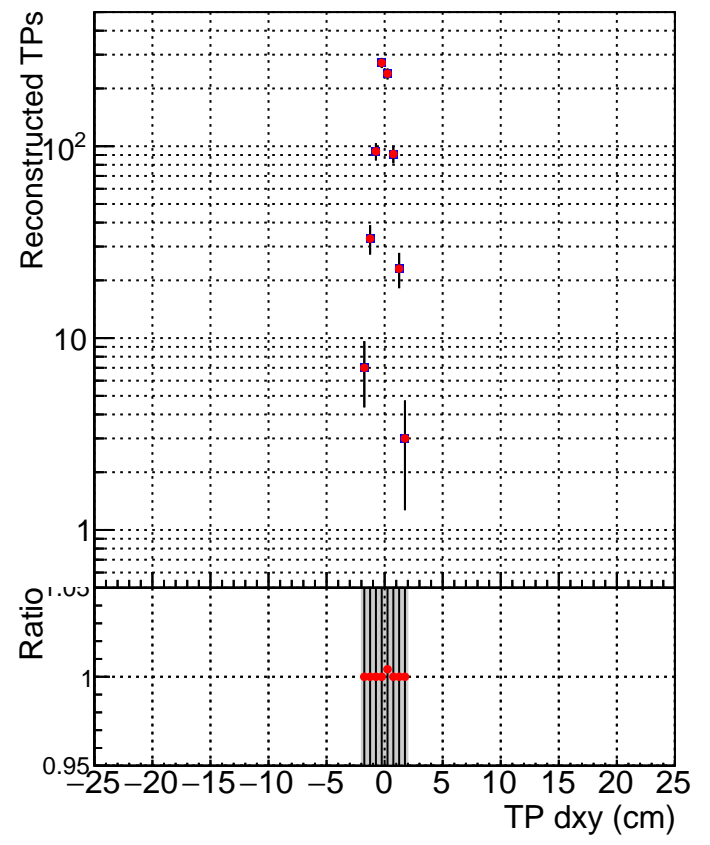

**N of simulated tracks vs dxy**

**N of associated tracks (simToReco) vs dxy**

**N of simulated track**

- SoftQCD\_default
- SoftQCD\_ckfPixelLessStep