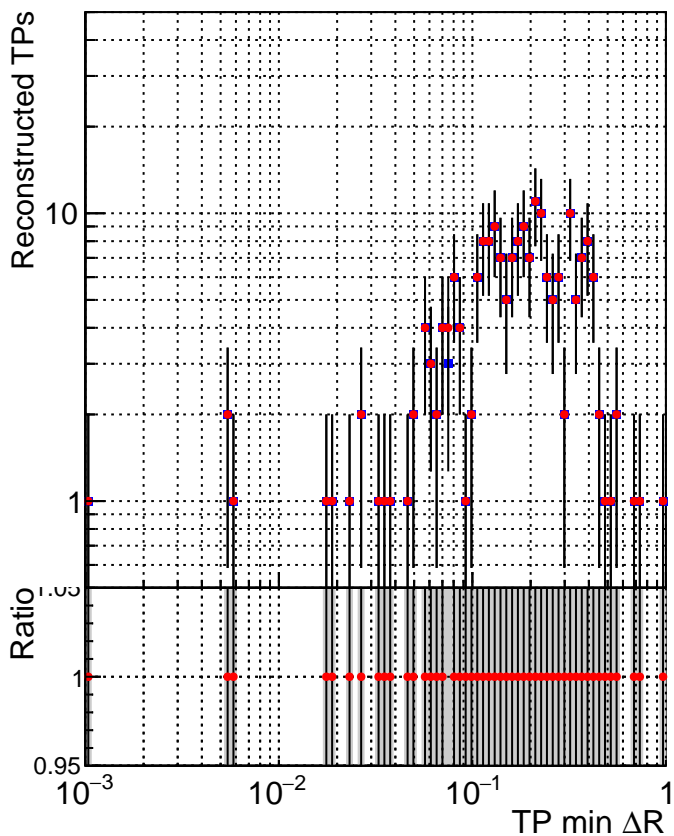

N of simulated tracks vs dR

N of associated tracks (simToReco) vs dR

N of simulated trac

- SoftQCD\_default
- SoftQCD\_ckfPixelLessStep