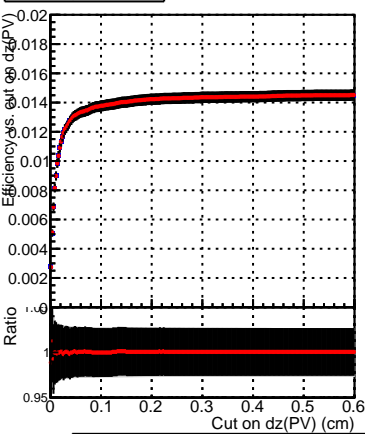

Efficiency vs. dz (PV)

Efficiency (tracking eff factorized out) vs. dz (PV)

Fake rate

■ SoftQCD_default
■ SoftQCD_ckfPixelLessStep