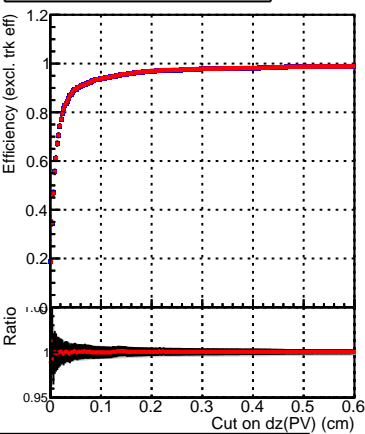

Efficiency vs. dz (PV)

Efficiency (tracking eff factorized out) vs. dz (PV)

Fake rate

■ SoftQCD_default
■ SoftQCD_ckfPixelLessStep