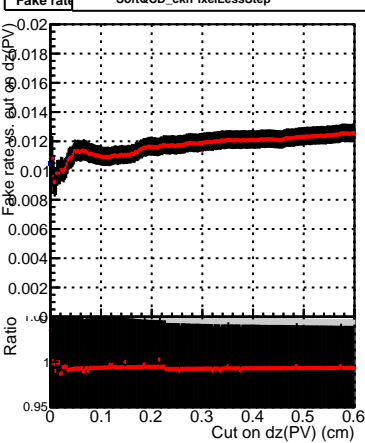

Efficiency vs. dz (PV)

Efficiency (tracking eff factorized out) vs. dz (PV)

Fake rate

■ SoftQCD_default
■ SoftQCD_ckfPixelLessStep