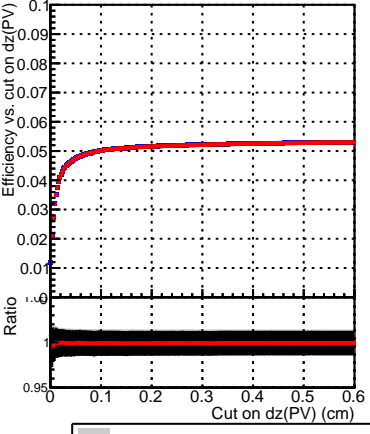

Efficiency vs. dz (PV)

Efficiency (tracking eff factorized out) vs. dz (PV)

■ SoftQCD\_default  
■ SoftQCD\_ckfPixelLessStep

Fake rate