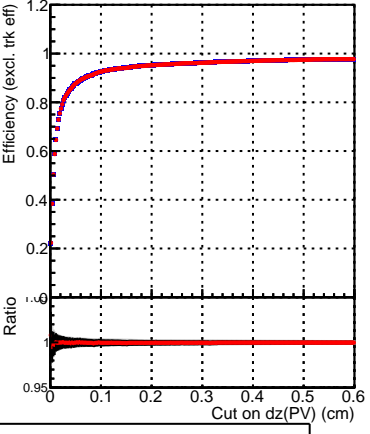

Efficiency vs. dz (PV)

Efficiency (tracking eff factorized out) vs. dz (PV)

■ SoftQCD\_default  
■ SoftQCD\_ckfPixelLessStep

Fake rate