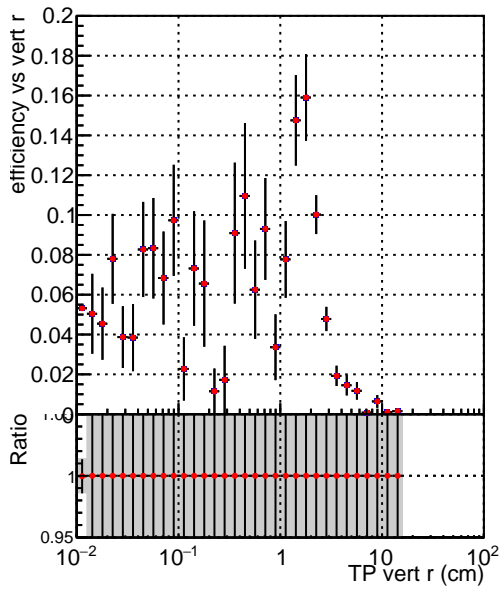

Efficiency vs vertpos**fake+duplicates vs vert r**

Legend: **SoftQCD_default** (blue square), **SoftQCD_ckfPixelLessStep** (red circle)

Efficiency vs vert z**Efficiency vs. sim PV z****fake+duplicates vs Sim. PV z**