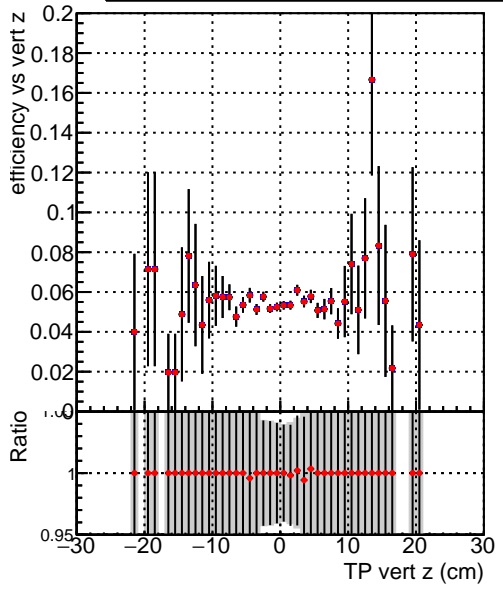

Efficiency vs vertpos**fake+duplicates vs vert r**

Legend: **SoftQCD_default** (blue square), **SoftQCD_ckfPixelLessStep** (red circle)

Efficiency vs vert z**Efficiency vs. sim PV z****fake+duplicates vs Sim. PV z**