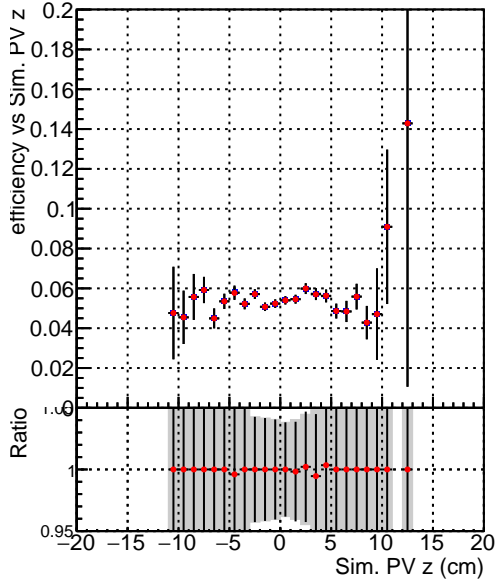

Efficiency vs vertpos**fake+duplicates vs vert r**

Legend: **SoftQCD_default** (blue square), **SoftQCD_ckfPixelLessStep** (red circle)

Efficiency vs vert z**Efficiency vs. sim PV z****fake+duplicates vs Sim. PV z**