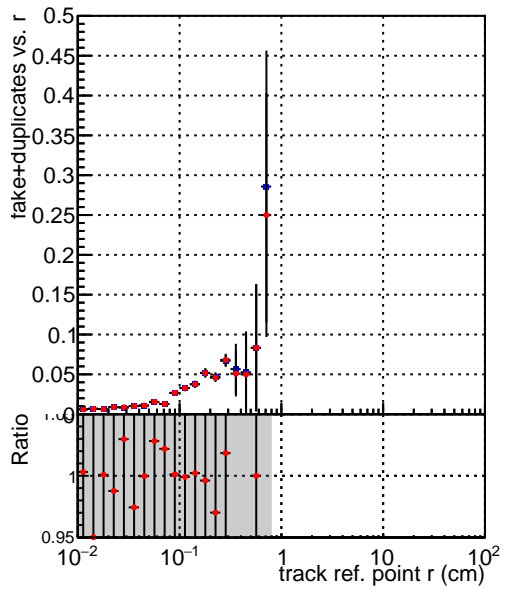

Efficiency vs vertpos**fake+duplicates vs vert r**

Legend: **SoftQCD_default** (blue square), **SoftQCD_ckfPixelLessStep** (red circle)

Efficiency vs vert z**Efficiency vs. sim PV z****fake+duplicates vs Sim. PV z**