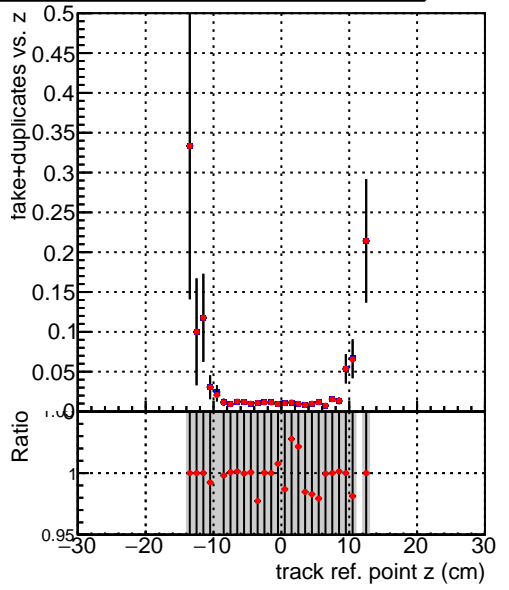

Efficiency vs vertpos**fake+duplicates vs vert r**

Legend: **SoftQCD_default** (blue square), **SoftQCD_ckfPixelLessStep** (red circle)

Efficiency vs vert z**Efficiency vs. sim PV z****fake+duplicates vs Sim. PV z**