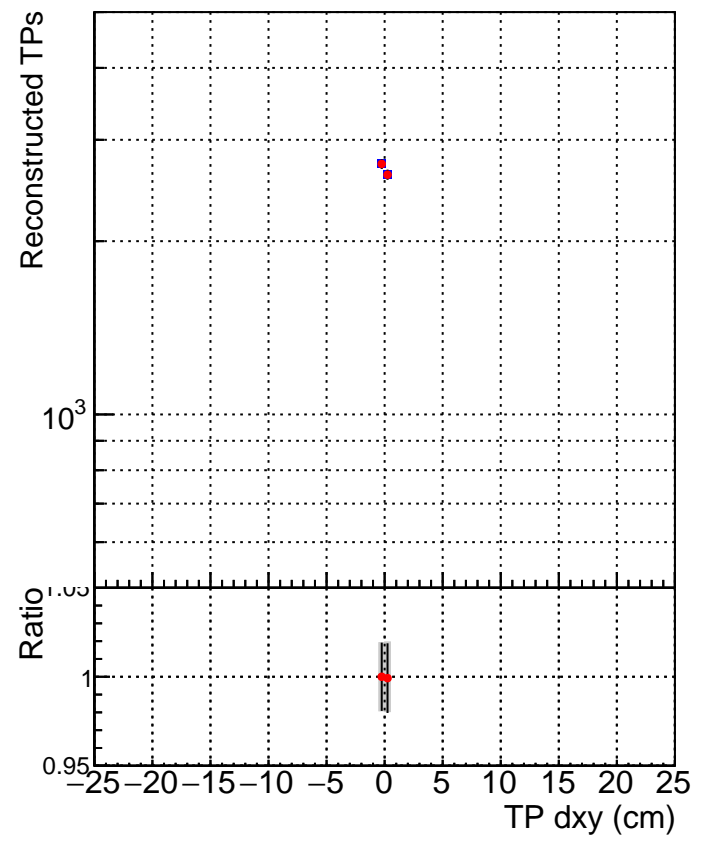

N of simulated tracks vs dxy

N of associated tracks (simToReco) vs dxy

N of simulated track

- SoftQCD_default
- SoftQCD_ckfPixelLessStep