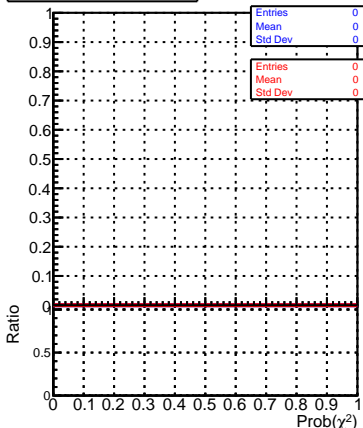

normalized χ^2 normalized χ^2 probability

SoftQCD_default
SoftQCD_ckfPixelLessStep