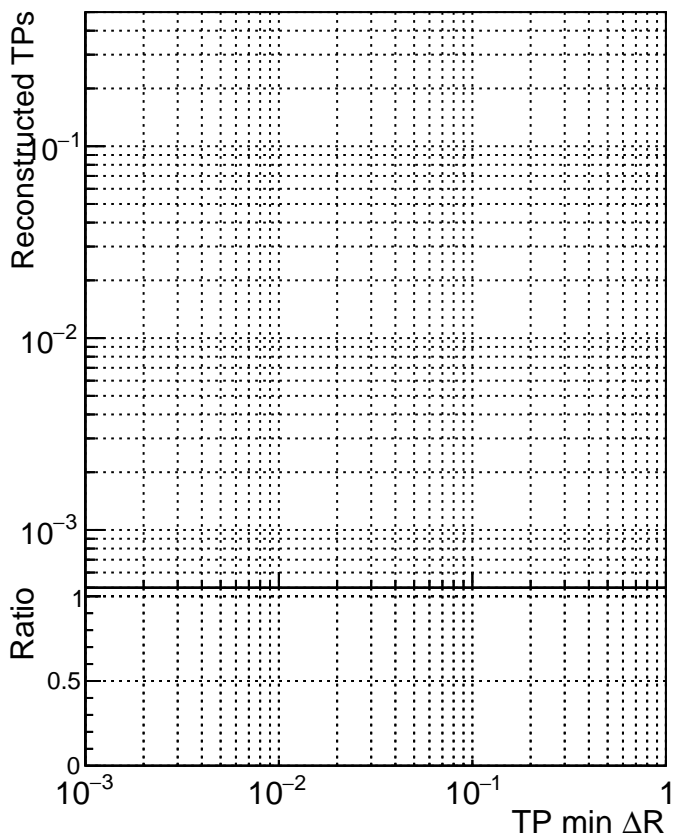

N of simulated tracks vs dR

N of associated tracks (simToReco) vs dR

N of simulated trac

- SoftQCD_default
- SoftQCD_ckfPixelLessStep