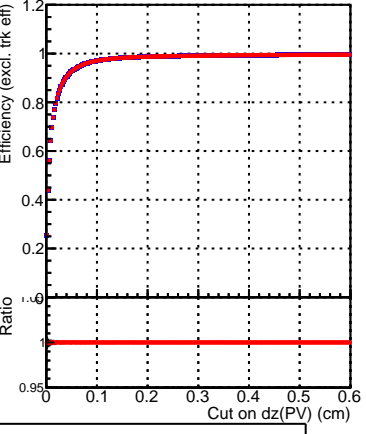

Efficiency vs. dz (PV)

Efficiency (tracking eff factorized out) vs. dz (PV)

Legend for Efficiency vs. dz (PV) and Efficiency (tracking eff factorized out) vs. dz (PV):

- SoftQCD\_default (black line with square markers)
- SoftQCD\_ckfPixelLessStep (red line with square markers)

Legend for Fake rate and Pileup rates vs. dz (PV):

- SoftQCD\_default (black line with square markers)
- SoftQCD\_ckfPixelLessStep (red line with square markers)