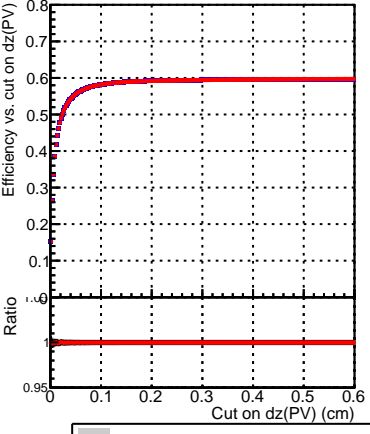

Efficiency vs. dz (PV)

Efficiency (tracking eff factorized out) vs. dz (PV)

Legend for Efficiency vs. dz (PV) and Efficiency (tracking eff factorized out) vs. dz (PV):

- SoftQCD\_default (black line with square markers)
- SoftQCD\_ckfPixelLessStep (red line with square markers)

Legend for Fake rate and Pileup rates vs. dz (PV):

- SoftQCD\_default (black line with square markers)
- SoftQCD\_ckfPixelLessStep (red line with square markers)