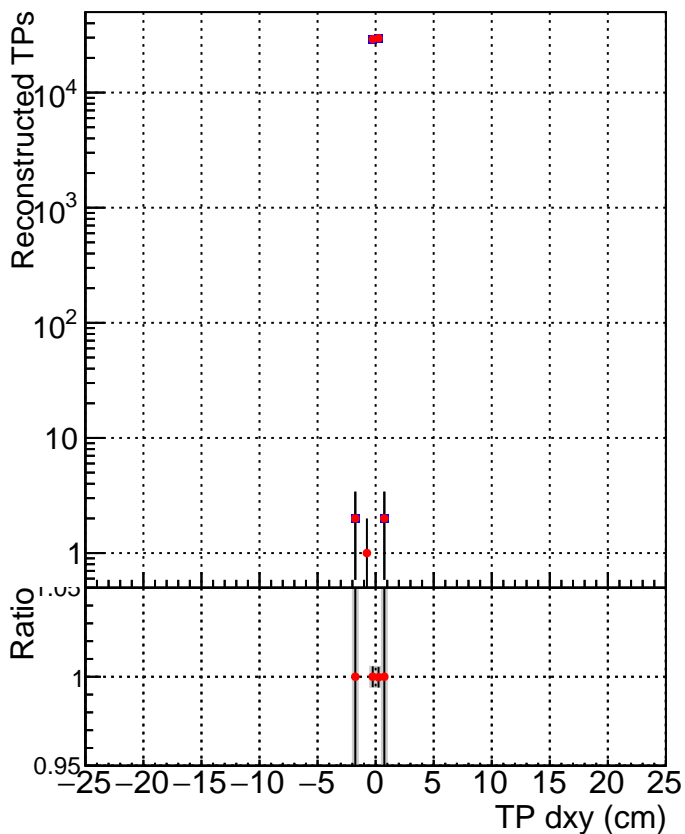

N of simulated tracks vs dxy**N of associated tracks (simToReco) vs dxy****N of simulated track**

■ SoftQCD_default
■ SoftQCD_ckfPixelLessStep