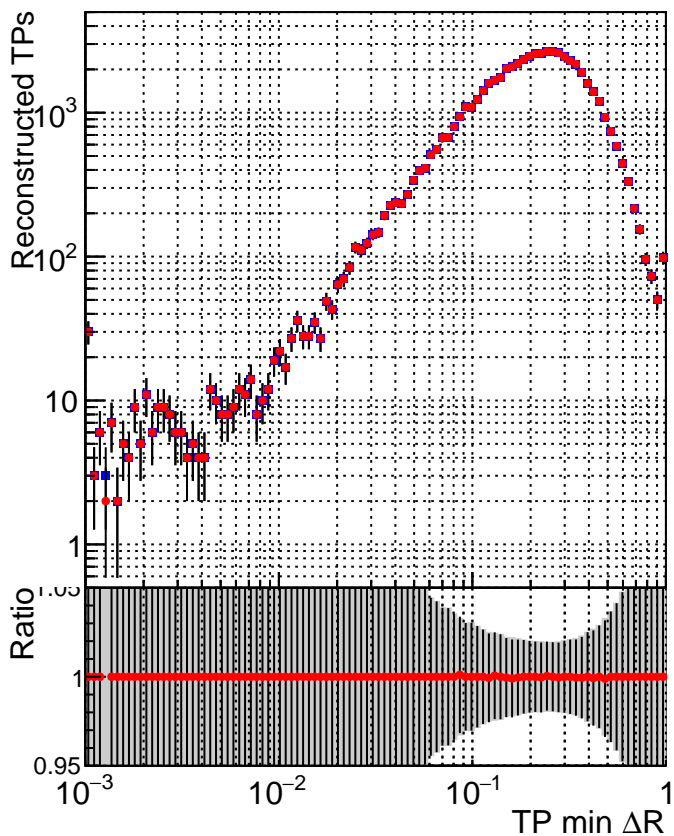

N of simulated tracks vs dR

N of associated tracks (simToReco) vs dR

N of simulated trac

- SoftQCD_default
- SoftQCD_ckfPixelLessStep