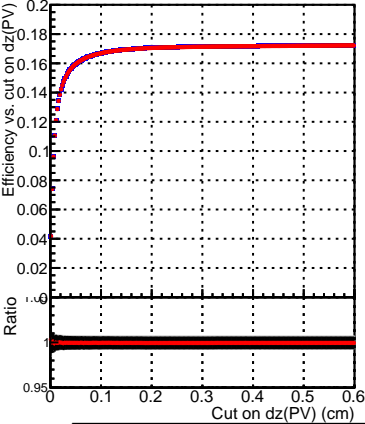

Efficiency vs. dz (PV)

Efficiency (tracking eff factorized out) vs. dz (PV)

Fake rate

■ SoftQCD\_default  
■ SoftQCD\_ckfPixelLessStep