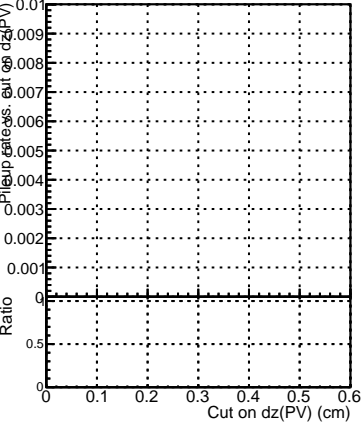

Efficiency vs. dz (PV)

Efficiency (tracking eff factorized out) vs. dz (PV)

Fake rate

■ SoftQCD\_default  
■ SoftQCD\_ckfPixelLessStep