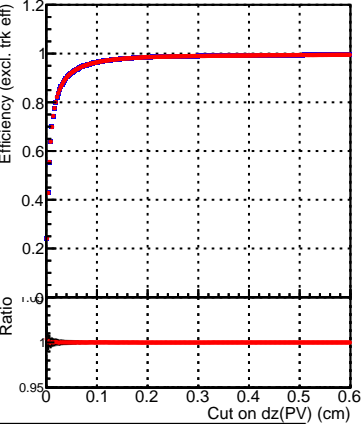

Efficiency vs. dz (PV)

Efficiency (tracking eff factorized out) vs. dz (PV)

Fake rate

■ SoftQCD\_default  
■ SoftQCD\_ckfPixelLessStep