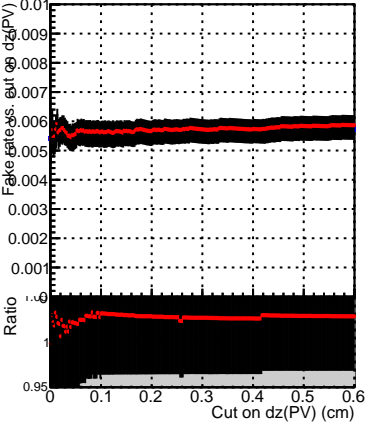

Efficiency vs. dz (PV)

Efficiency (tracking eff factorized out) vs. dz (PV)

Fake rate

■ SoftQCD\_default  
■ SoftQCD\_ckfPixelLessStep