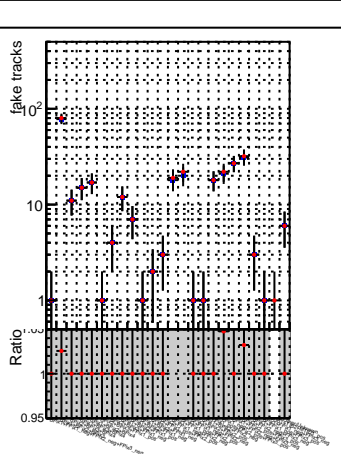

N of reco track vs. χ^2

—●— SoftQCD_default
—●— SoftQCD_ckfPixelLessStep