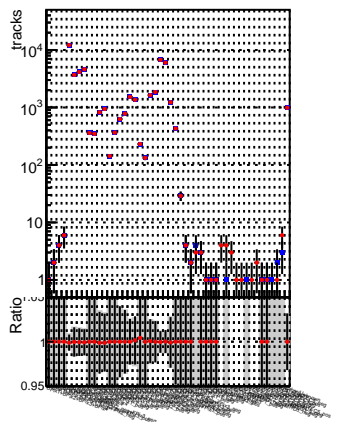

N of reco track vs. χ^2

—●— SoftQCD_default
—●— SoftQCD_ckfPixelLessStep