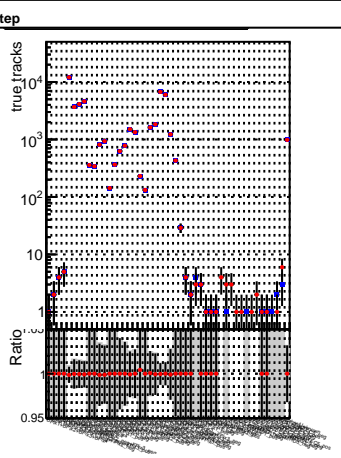

N of reco track vs. χ^2

—●— SoftQCD_default
—●— SoftQCD_ckfPixelLessStep