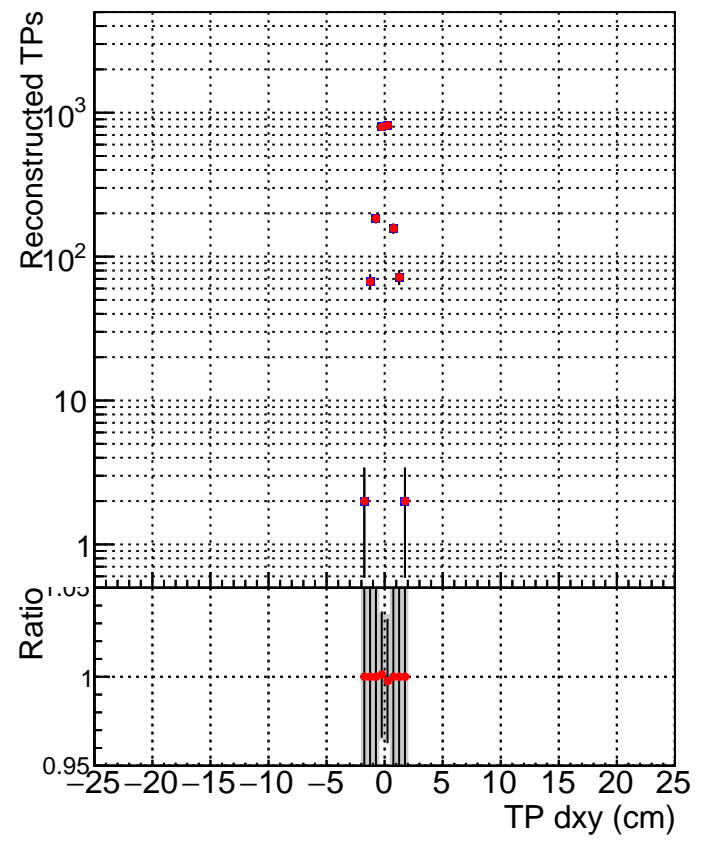

**N of simulated tracks vs dxy**

**N of associated tracks (simToReco) vs dxy**

**N of simulated track**

- SoftQCD\_default
- SoftQCD\_ckfPixelLessStep