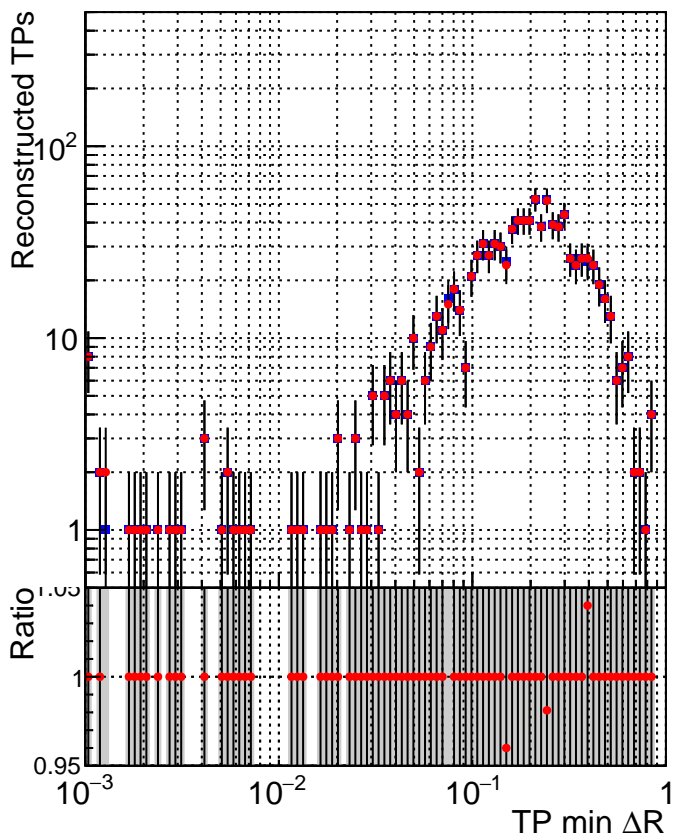

N of simulated tracks vs dR

N of associated tracks (simToReco) vs dR

N of simulated tracks

■ SoftQCD_default
■ SoftQCD_ckfPixelLessStep