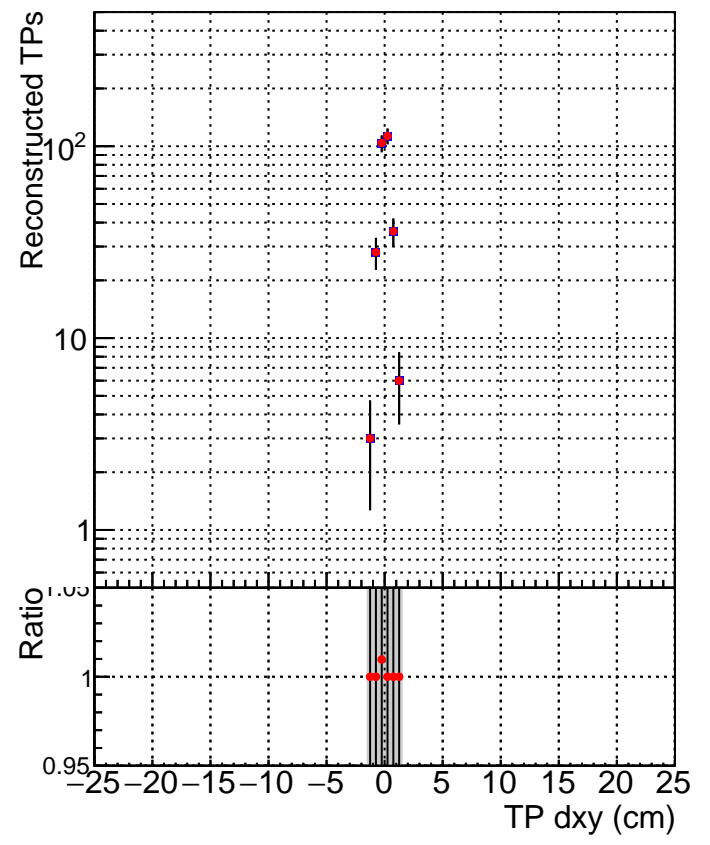

**N of simulated tracks vs dxy**

**N of associated tracks (simToReco) vs dxy**

**N of simulated track**

- SoftQCD\_default
- SoftQCD\_ckfPixelLessStep