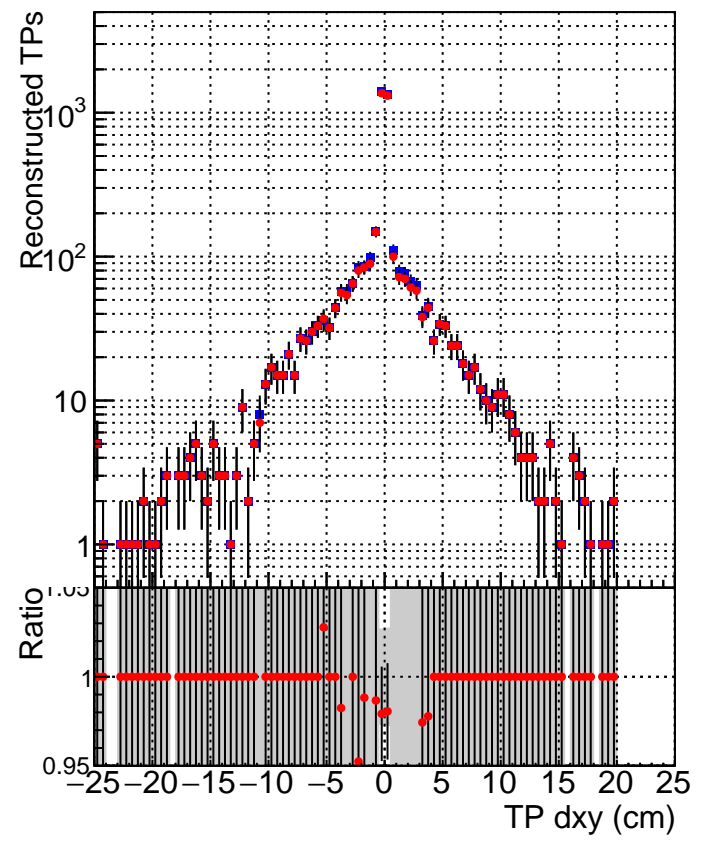

**N of simulated tracks vs dxy**

**N of associated tracks (simToReco) vs dxy**

**N of simulated track**

- SoftQCD\_default
- SoftQCD\_ckfPixelLessStep