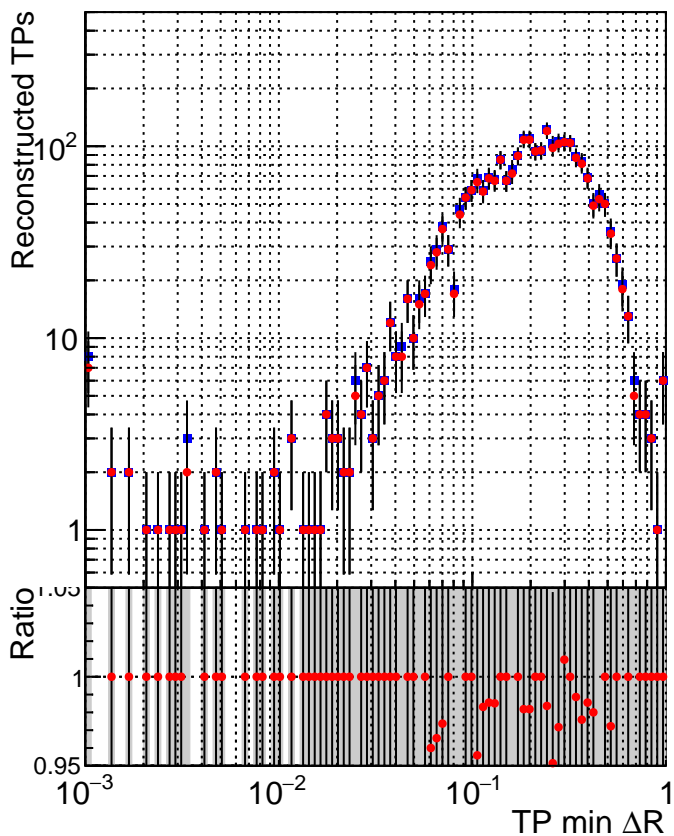

N of simulated tracks vs dR

N of associated tracks (simToReco) vs dR

N of simulated trac

- SoftQCD\_default
- SoftQCD\_ckfPixelLessStep