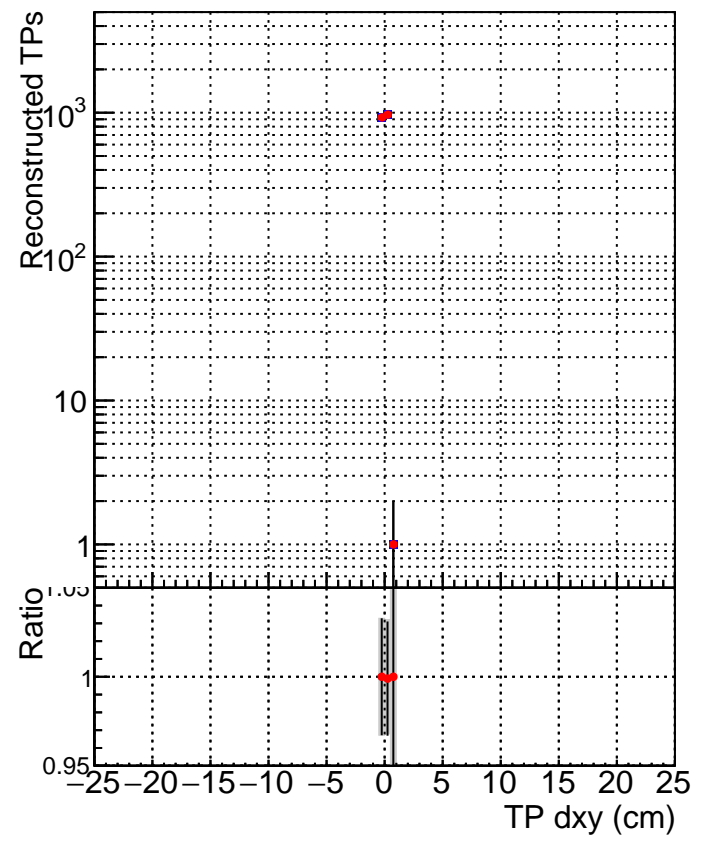

N of simulated tracks vs dxy

N of associated tracks (simToReco) vs dxy

N of simulated track

— SoftQCD_default
— SoftQCD_ckfPixelLessStep