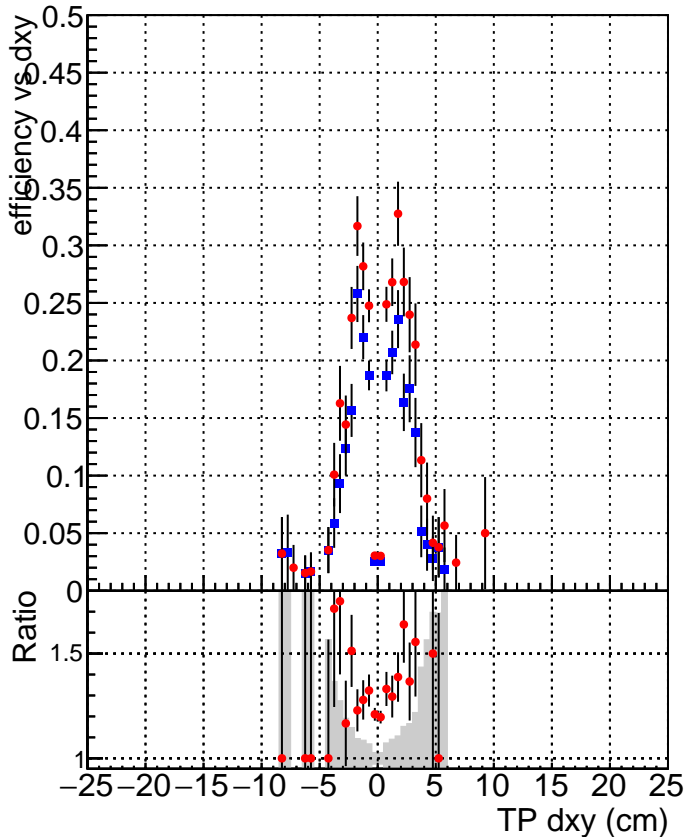

Efficiency vs Dxy**fake+duplicates vs dxy****Efficiency vs Dz**

■ SoftQCD_default
● SoftQCD_ckfPixelLessStep