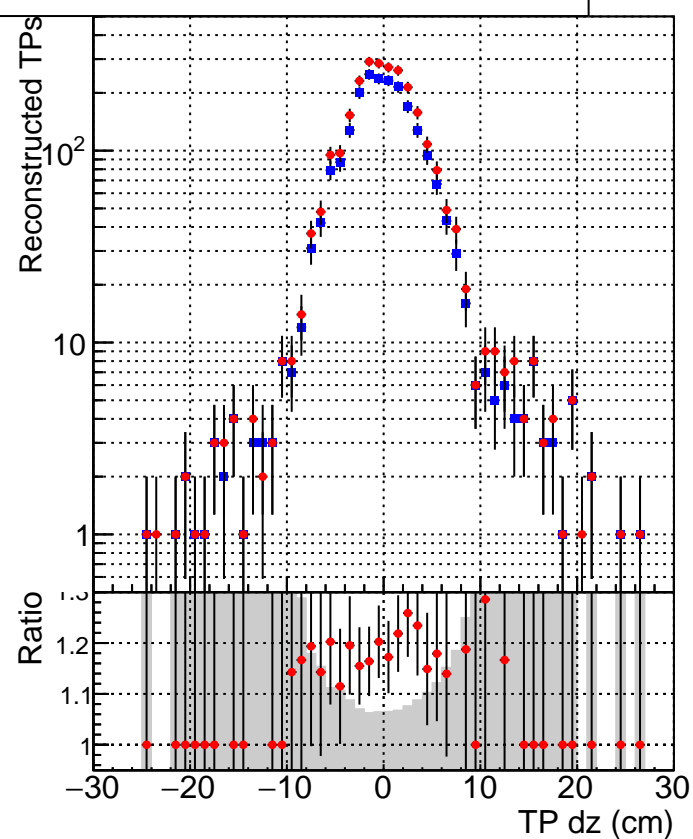

N of simulated tracks vs dxy**N of associated tracks (simToReco) vs dxy****N of simulated track**

■ SoftQCD_default
● SoftQCD_ckfPixelLessStep