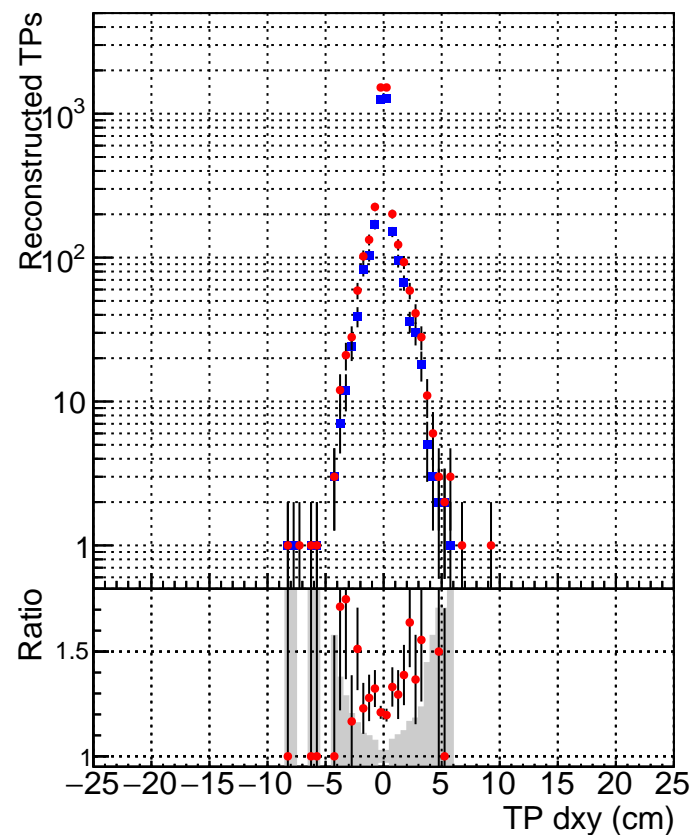

N of simulated tracks vs dxy**N of associated tracks (simToReco) vs dxy****N of simulated track**

■ SoftQCD_default
● SoftQCD_ckfPixelLessStep