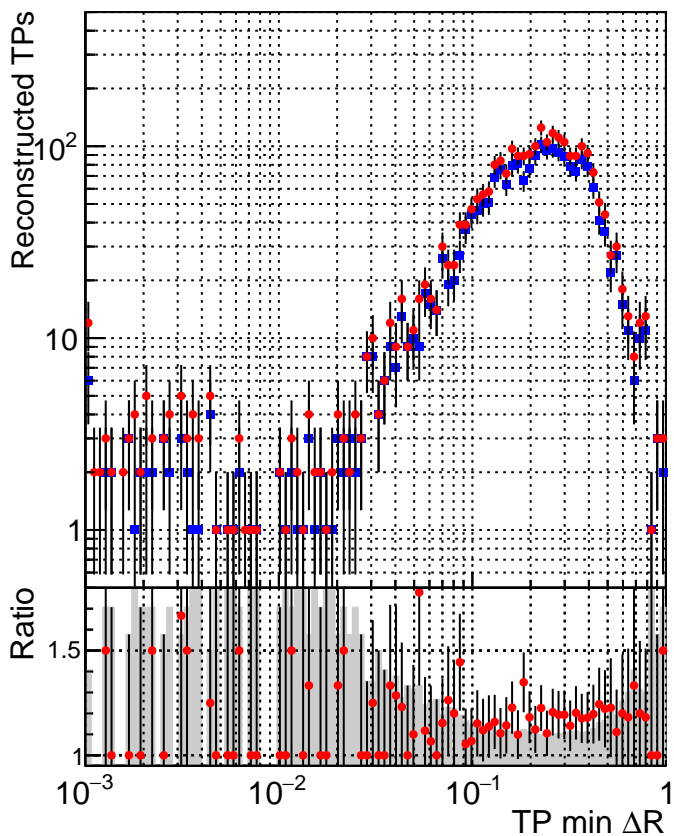

N of simulated tracks vs dR

N of associated tracks (simToReco) vs dR

N of simulated trac

- SoftQCD_default
- SoftQCD_ckfPixelLessStep