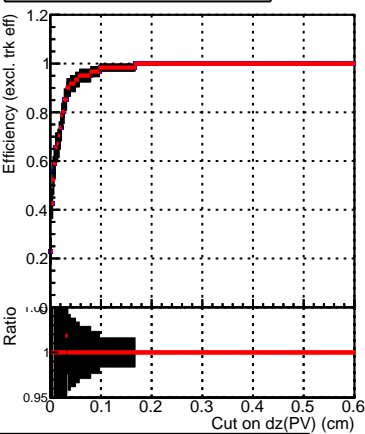

Efficiency vs. dz (PV)

Efficiency (tracking eff factorized out) vs. dz (PV)

Fake rate

Legend for all plots:  
 - SoftQCD\_default (black line with square markers)  
 - SoftQCD\_ckfPixelLessStep (red line with circle markers)