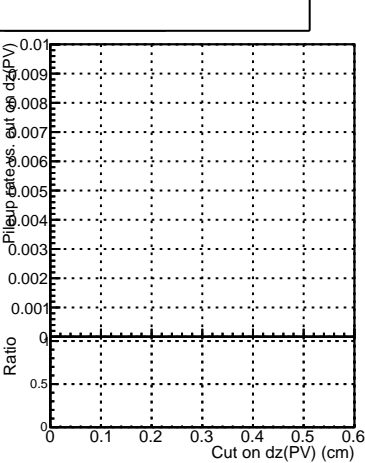

Efficiency vs. dz (PV)

Efficiency (tracking eff factorized out) vs. dz (PV)

Fake rate

Legend for all plots:  
 - SoftQCD\_default (black line with square markers)  
 - SoftQCD\_ckfPixelLessStep (red line with circle markers)