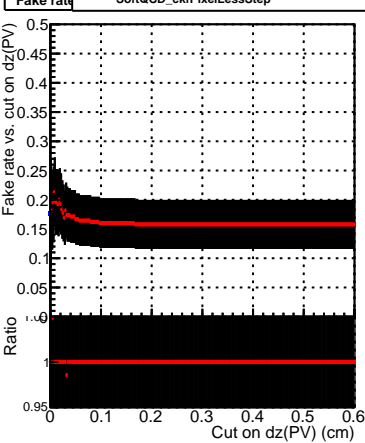

Efficiency vs. dz (PV)

Efficiency (tracking eff factorized out) vs. dz (PV)

Fake rate

Legend for all plots:  
 - SoftQCD\_default (black line with square markers)  
 - SoftQCD\_ckfPixelLessStep (red line with circle markers)