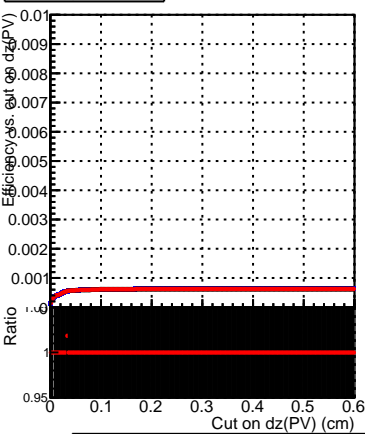

Efficiency vs. dz (PV)

Efficiency (tracking eff factorized out) vs. dz (PV)

Fake rate

Legend for all plots:  
 - SoftQCD\_default (black line with square markers)  
 - SoftQCD\_ckfPixelLessStep (red line with circle markers)