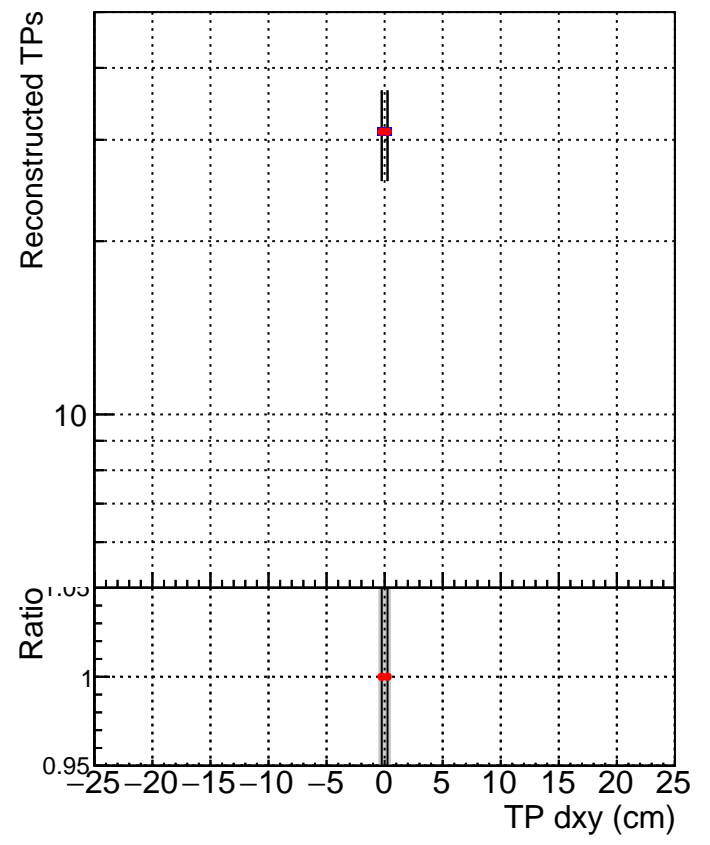

**N of simulated tracks vs dxy**

**N of associated tracks (simToReco) vs dxy**

**N of simulated track**

- SoftQCD\_default
- SoftQCD\_ckfPixelLessStep