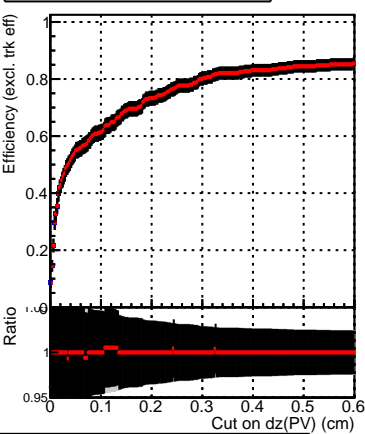

Efficiency vs. dz (PV)

Efficiency (tracking eff factorized out) vs. dz (PV)

Fake rate

—●— SoftQCD_default
—●— SoftQCD_ckfPixelLessStep