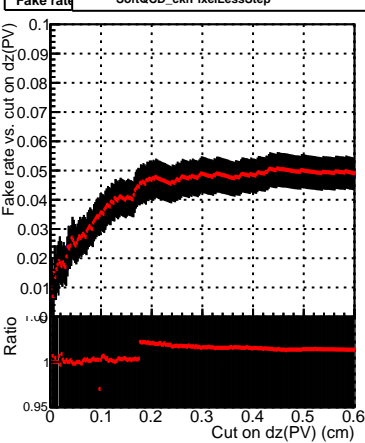

Efficiency vs. dz (PV)

Efficiency (tracking eff factorized out) vs. dz (PV)

Fake rate

—●— SoftQCD_default
—●— SoftQCD_ckfPixelLessStep