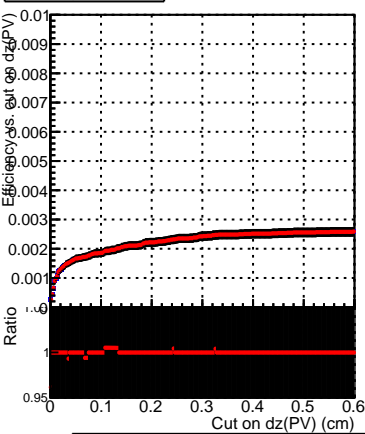

Efficiency vs. dz (PV)

Efficiency (tracking eff factorized out) vs. dz (PV)

Fake rate

—●— SoftQCD_default
—●— SoftQCD_ckfPixelLessStep