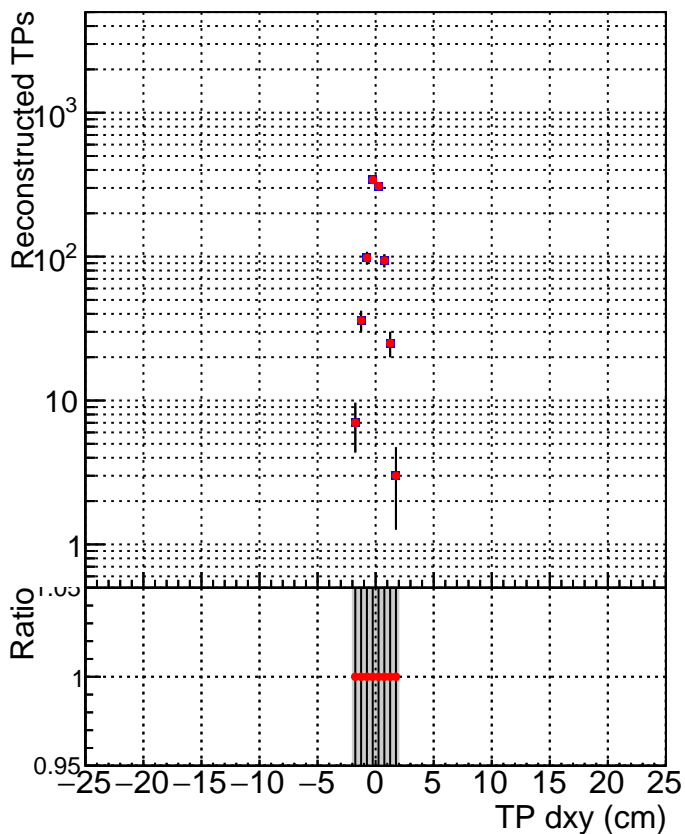

N of simulated tracks vs dxy**N of associated tracks (simToReco) vs dxy****N of simulated track**

■ SoftQCD_default
■ SoftQCD_ckfPixelLessStep