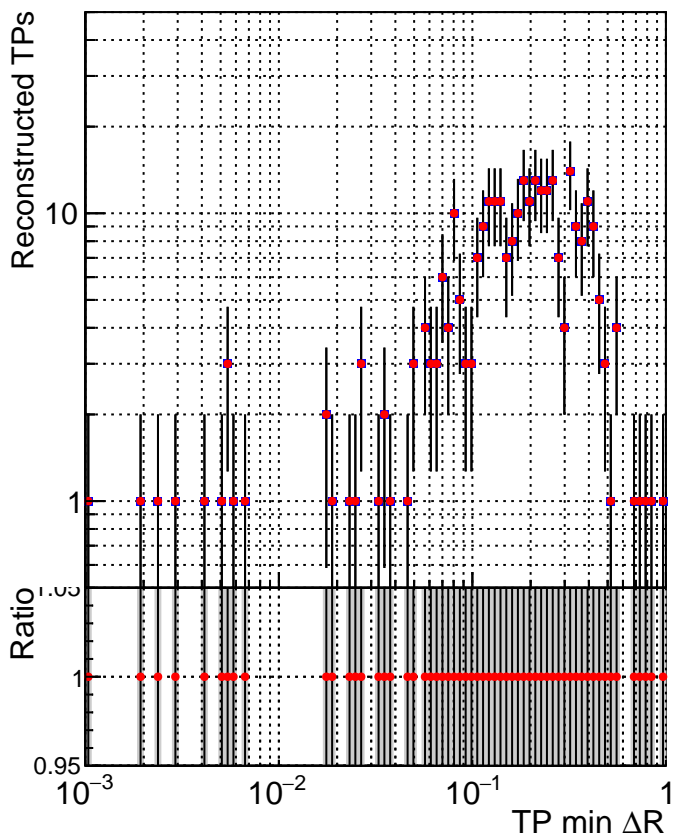

N of simulated tracks vs dR

N of associated tracks (simToReco) vs dR

N of simulated trac

- SoftQCD_default
- SoftQCD_ckfPixelLessStep