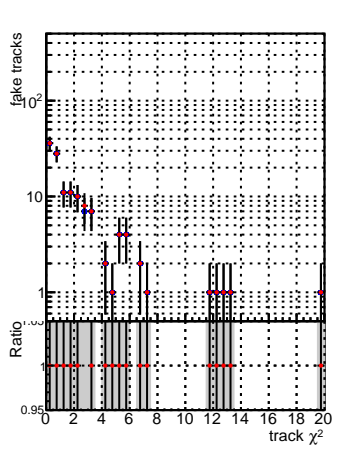

N of associated (recoToSim) tracks vs normalized χ^2