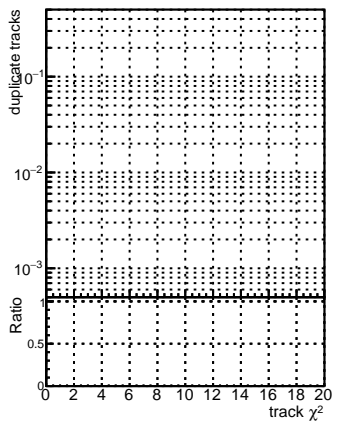

N of associated (recoToSim) tracks vs normalized χ^2