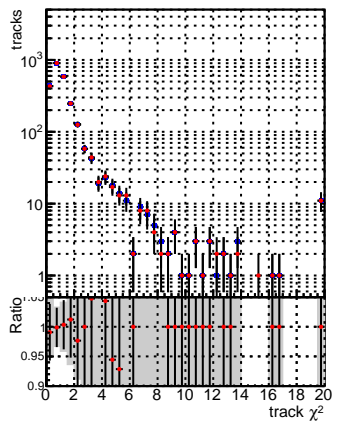

N of reco track vs. χ^2
● SoftQCD_default
● SoftQCD_ckfPixelLessStep

N of reco track vs normalized χ^2