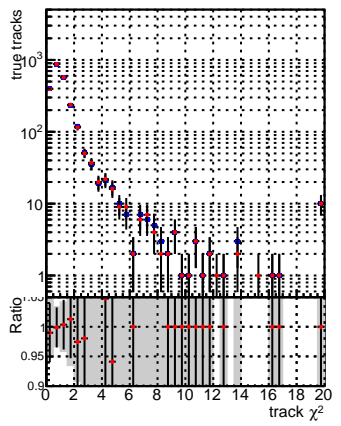

N of reco track vs. χ^2
● SoftQCD_default
● SoftQCD_ckfPixelLessStep

N of associated (recoToSim) tracks vs normalized χ^2